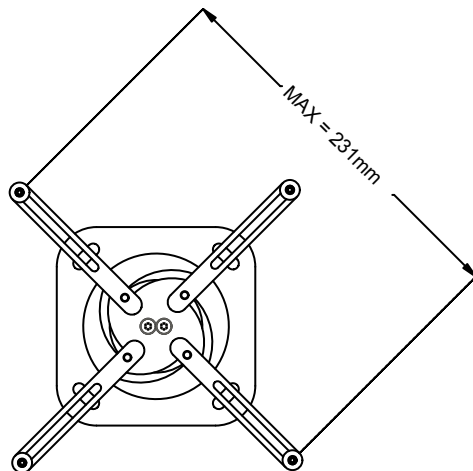

SYSTEM 5, 1.250mm to 1.700mm

INCLUDED MOUNTING MATERIAL FOR  
CONNECTING PROJECTOR (M3, M4, M5 and M6)

Maximum load	30 KG
Package weight	5,65 KG

product: UNIVERSAL TUBE SYSTEM - SYSTEM 5

product code: 002-1463

units: mm sheet: 1 /1

SmartMetals® by  
Sky-Lite Holland BV  
Handelsweg 4  
4231 EZ Meerkerk  
www.smartmetals.eu