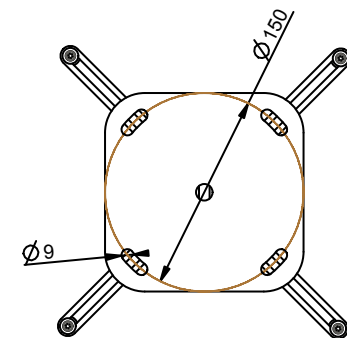

SYSTEM 5, 1.250mm to 1.700mm

INCLUDED MOUNTING MATERIAL FOR  
CONNECTING PROJECTOR (M3, M4, M5 and M6)

Maximum load	30 KG
Package weight	5,65 KG

product: UNIVERSAL TUBE SYSTEM - SYSTEM 5

product code: 002-1463

units: mm sheet: 1 /1

SmartMetals® by  
Sky-Lite Holland BV  
Handelsweg 4  
4231 EZ Meerkerk  
www.smartmetals.eu