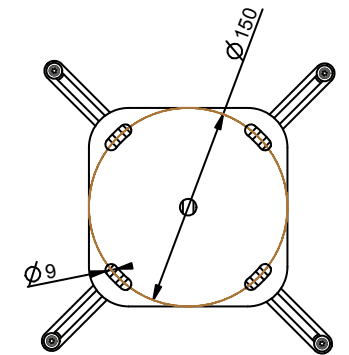

SYSTEM 4, 1.000mm to 1.450mm

INCLUDED MOUNTING MATERIAL FOR
CONNECTING PROJECTOR (M3, M4, M5 and M6)

MAX = 321mm

Maximum load	30 KG
Package weight	4,85 KG

product: UNIVERSAL TUBE SYSTEM - SYSTEM 4

product code: 002-1462

units: mm sheet: 1 /1

SmartMetals® by
Sky-Lite Holland BV
Handelsweg 4
4231 EZ Meerkerk
www.smartmetals.eu