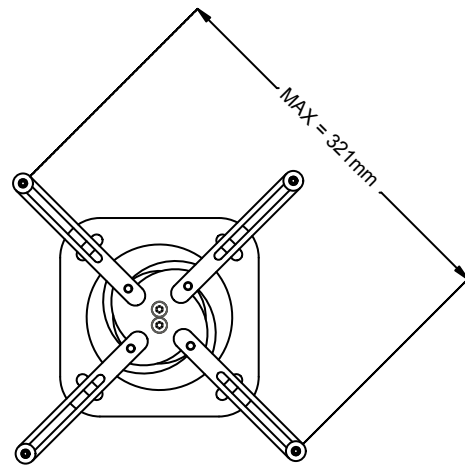

SYSTEM 4, 1.000mm to 1.450mm

INCLUDED MOUNTING MATERIAL FOR
CONNECTING PROJECTOR (M3, M4, M5 and M6)

MAX = 321mm

Maximum load	30 KG
Package weight	4,85 KG

product: UNIVERSAL TUBE SYSTEM - SYSTEM 4

product code: 002-1462

units: mm sheet: 1 /1

SmartMetals® by
Sky-Lite Holland BV
Handelsweg 4
4231 EZ Meerkerk
www.smartmetals.eu