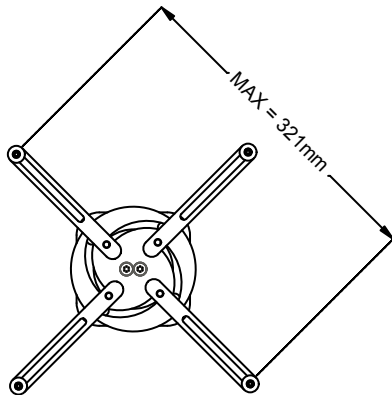

INCLUDED MOUNTING MATERIAL FOR
CONNECTING PROJECTOR (M3, M4, M5 and M6)

Maximum load	30 KG
Package weight	3,65 KG

product: PRODUCT

product code: 002-1461

SmartMetals® by
Sky-Lite Holland BV
Handelsweg 4
4231 EZ Meerkerk
www.smartmetals.eu

units: mm sheet: 1 /1