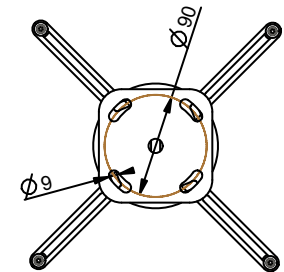

INCLUDED MOUNTING MATERIAL FOR
CONNECTING PROJECTOR (M3, M4, M5 and M6)

Maximum load	30 KG
Package weight	3,65 KG

product: PRODUCT

product code: 002-1461

SmartMetals® by
Sky-Lite Holland BV
Handelsweg 4
4231 EZ Meerkerk
www.smartmetals.eu

units: mm sheet: 1 /1