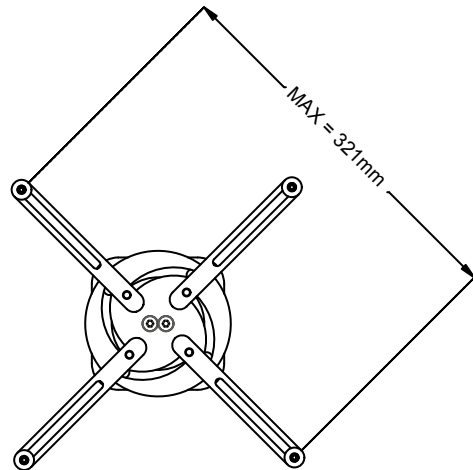

SYSTEM 2, 450mm to 700mm  
(shortening to 24 cm  
is possible)

INCLUDED MOUNTING MATERIAL FOR  
CONNECTING PROJECTOR (M3, M4, M5 and M6)

Maximum load	30 KG
Package weight	2,75 KG

product: UNIVERSAL TUBE SYSTEM - SYSTEM 2

product code: 002-1460

units: mm    sheet: 1 /1

SmartMetals® by  
Sky-Lite Holland BV  
Handelsweg 4  
4231 EZ Meerkerk  
www.smartmetals.eu