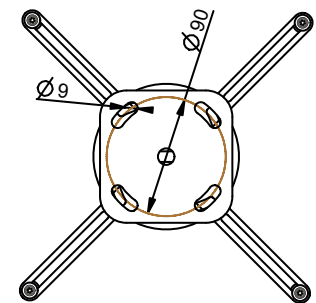

SYSTEM 2, 450mm to 700mm  
(shortening to 24 cm  
is possible)

INCLUDED MOUNTING MATERIAL FOR  
CONNECTING PROJECTOR (M3, M4, M5 and M6)

Maximum load	30 KG
Package weight	2,75 KG

product: UNIVERSAL TUBE SYSTEM - SYSTEM 2

product code: 002-1460

units: mm    sheet: 1 /1

SmartMetals® by  
Sky-Lite Holland BV  
Handelsweg 4  
4231 EZ Meerkerk  
www.smartmetals.eu