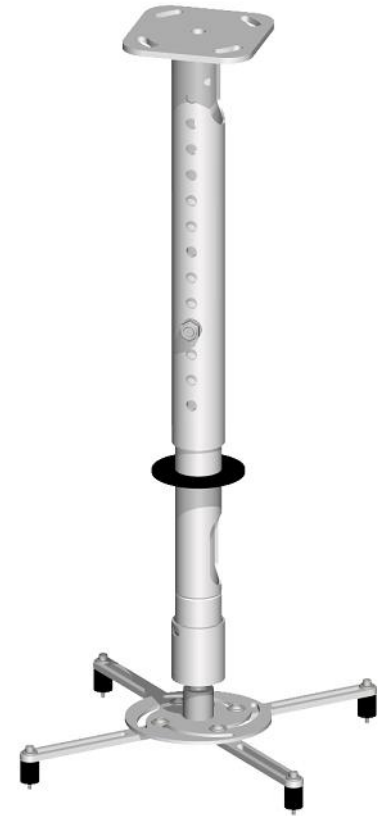

SYSTEM 2, 450mm to 700mm  
(shortening to 24 cm  
is possible)

INCLUDED MOUNTING MATERIAL FOR  
CONNECTING PROJECTOR (M3, M4, M5 and M6)

Maximum load	30 KG
Package weight	2,75 KG

product: UNIVERSAL TUBE SYSTEM - SYSTEM 2

product code: 002-1460

units: mm    sheet: 1 /1

SmartMetals® by  
Sky-Lite Holland BV  
Handelsweg 4  
4231 EZ Meerkerk  
www.smartmetals.eu