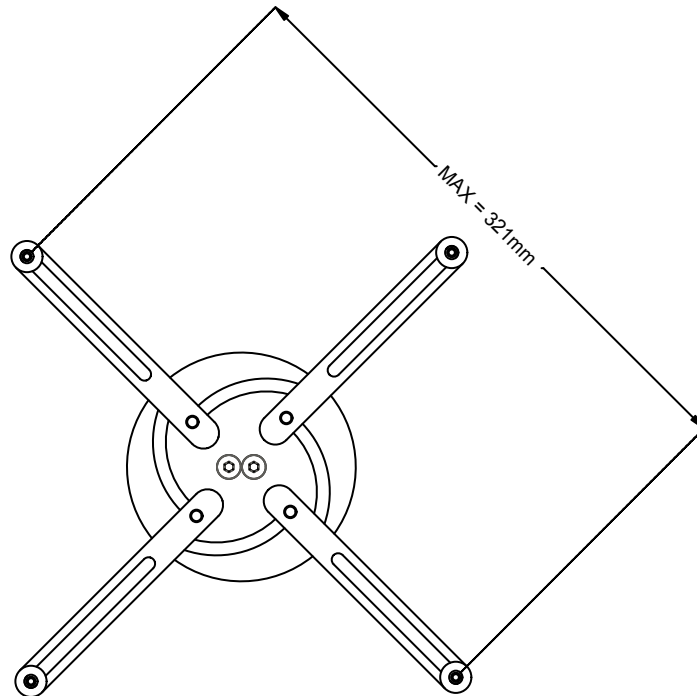

INCLUDED MOUNTING MATERIAL FOR
CONNECTING PROJECTOR (M3, M4, M5 and M6)

Maximum load	30 KG
Package weight	1,3 KG

product: UNIVERSAL TUBE SYSTEM - SYSTEM 1_TRUSS

product code: 002-1441

units: mm sheet: 1 /1