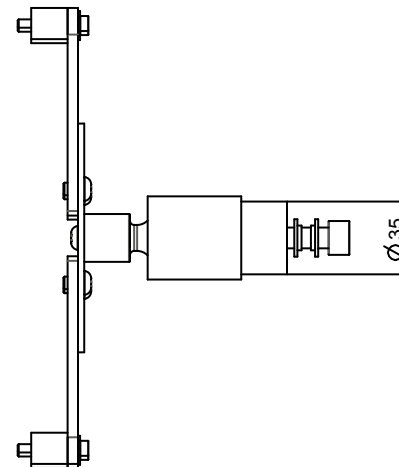

INCLUDED MOUNTING MATERIAL FOR
CONNECTING PROJECTOR (M3, M4, M5 and M6)

Maximum load	30 KG
Package weight	1,3 KG

product: UNIVERSAL TUBE SYSTEM - SYSTEM 1_TRUSS

product code: 002-1441

units: mm sheet: 1 /1