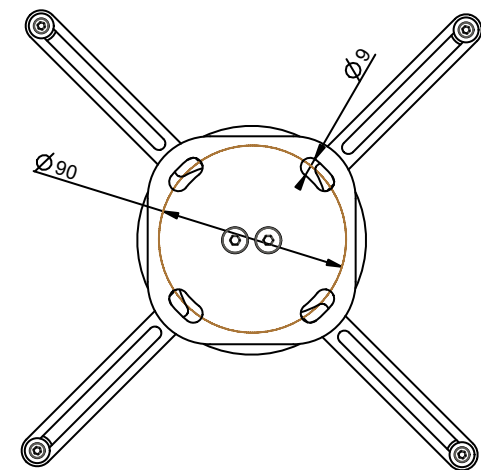

INCLUDED MOUNTING MATERIAL FOR  
CONNECTING PROJECTOR (M3, M4, M5 and M6)

Maximum load	30 KG
Package weight	1,65 KG

product: UNIVERSAL TUBE SYSTEM - SYSTEM 1

product code: 002-1440

units: mm    sheet: 1 /1