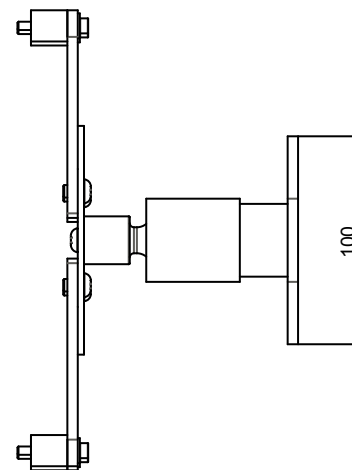

INCLUDED MOUNTING MATERIAL FOR  
CONNECTING PROJECTOR (M3, M4, M5 and M6)

Maximum load	30 KG
Package weight	1,65 KG

product: UNIVERSAL TUBE SYSTEM - SYSTEM 1

product code: 002-1440

units: mm    sheet: 1 /1