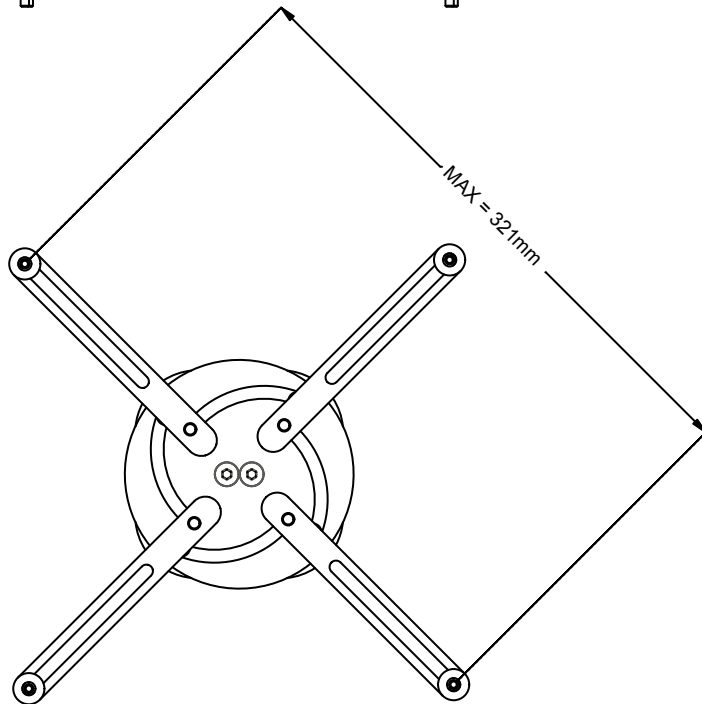

INCLUDED MOUNTING MATERIAL FOR  
CONNECTING PROJECTOR (M3, M4, M5 and M6)

Maximum load	30 KG
Package weight	1,65 KG

product: UNIVERSAL TUBE SYSTEM - SYSTEM 1

product code: 002-1440

units: mm    sheet: 1 /1