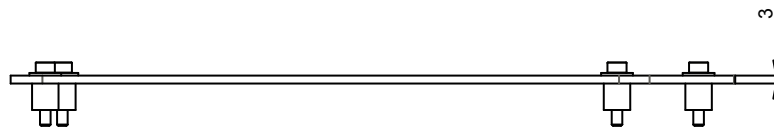

- SPECIFIC PROJECTOR BRACKET:
1. Custom made bracket for every projector
 2. Included specific mounting material

| | |
|----------------|--------------------|
| Maximum load | Specific Projector |
| Package weight | Specific Projector |

product: SEPERATE SPECIFIC PROJECTOR BRACKET

product code: 002-1001

units: mm sheet: 1 /1

SmartMetals® by
Sky-Lite Holland BV
Handelsweg 4
4231 EZ Meerkerk
www.smartmetals.eu