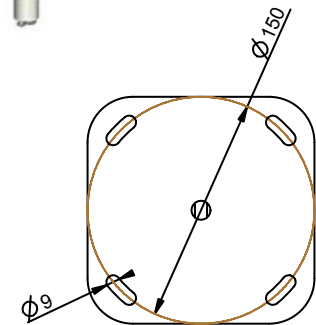

SYSTEM 4, 1.000mm to 1.450mm

| | |
|----------------|---------|
| Maximum load | 30 KG |
| Package weight | 4,25 KG |

product: SEPERATE TUBE SYSTEM - SYSTEM 4

product code: 002-1062

units: mm sheet: 1 /1

SmartMetals® by
Sky-Lite Holland BV
Handelsweg 4
4231 EZ Meerkerk
www.smartmetals.eu