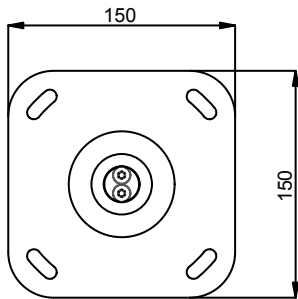

SYSTEM 4, 1.000mm to 1.450mm

| | |
|----------------|---------|
| Maximum load | 30 KG |
| Package weight | 4,25 KG |

product: SEPERATE TUBE SYSTEM - SYSTEM 4

product code: 002-1062

units: mm sheet: 1 /1

SmartMetals® by
Sky-Lite Holland BV
Handelsweg 4
4231 EZ Meerkerk
www.smartmetals.eu