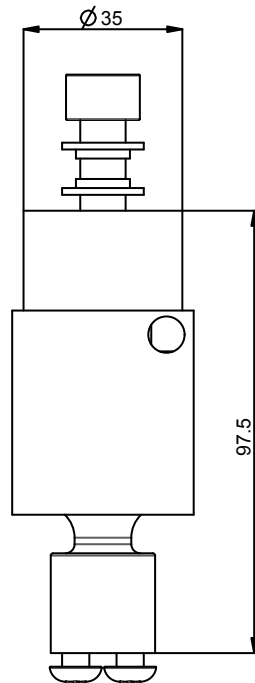

M10 for TRUSS SYSTEM

Maximum load	30 KG
Package weight	0,7 KG

product: SEPERATE TUBE SYSTEM - SYSTEM 1\_TRUSS

product code: 002-1041

units: mm sheet: 1 /1

SmartMetals® by  
Sky-Lite Holland BV  
Handelsweg 4  
4231 EZ Meerkerk  
www.smartmetals.eu