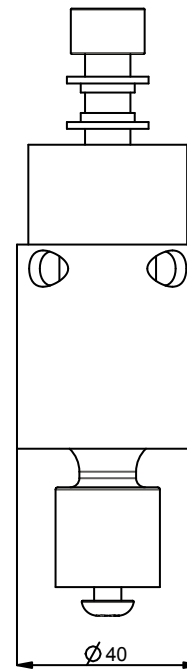

M10 for TRUSS SYSTEM

Maximum load	30 KG
Package weight	0,7 KG

product: SEPERATE TUBE SYSTEM - SYSTEM 1\_TRUSS

product code: 002-1041

units: mm sheet: 1 /1

SmartMetals® by  
Sky-Lite Holland BV  
Handelsweg 4  
4231 EZ Meerkerk  
www.smartmetals.eu