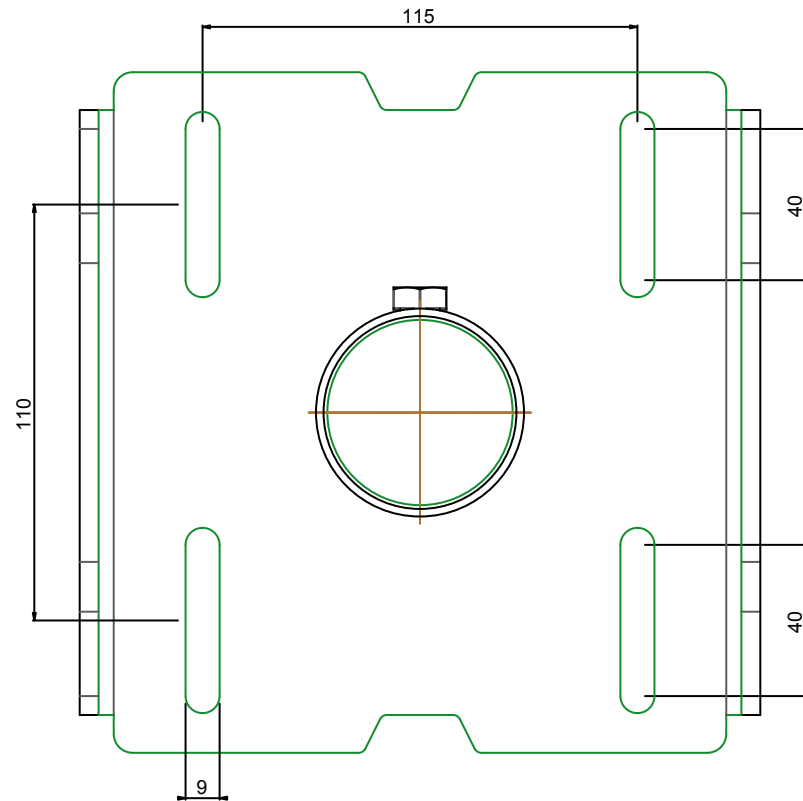

Mounting position optional stretching set

Continuous length adjustment:
MIN = 1100
MAX = 1750

Maximum load	20 KG
Package weight	9,35 KG

product: CONTINUOUS WALL MOUNT (1100 TILL 1750mm) SEPARATE TUBE SYSTEM	product code: 002-1075		SmartMetals® by Sky-Lite Holland BV Handelsweg 4 4231 EZ Meerkerk www.SmartMetals.eu	
	units: mm	sheet: 1 / 2		

product: CONTINUOUS WALL MOUNT (1100 TILL 1750mm)
SEPARATE TUBE SYSTEM

product code: 002-1075

units: mm

sheet: 2 /2

SmartMetals® by
Sky-Lite Holland BV
Handelsweg 4
4231 EZ Meerkerk
www.SmartMetals.eu