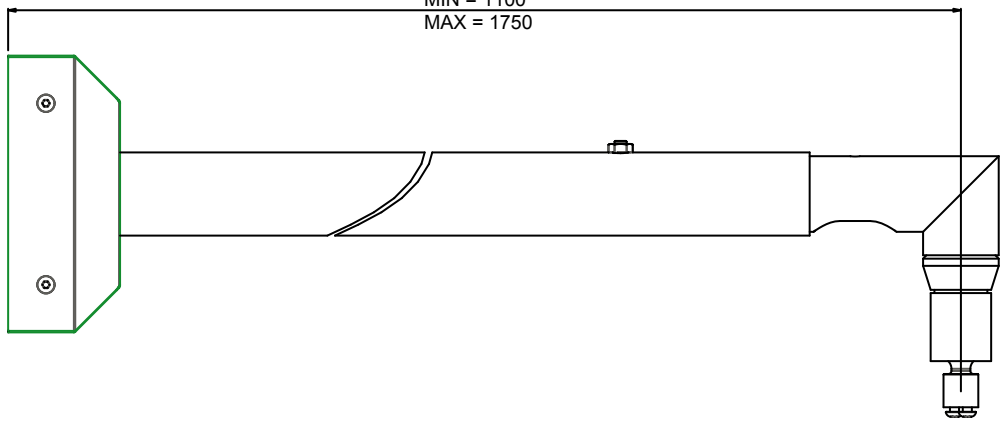

Mounting position optional stretching set

Continuous length adjustment:
MIN = 1100
MAX = 1750

Maximum load	20 KG
Package weight	9,35 KG

product: CONTINUOUS WALL MOUNT (1100 TILL 1750mm) SEPARATE TUBE SYSTEM	product code: 002-1075		SmartMetals® by Sky-Lite Holland BV Handelsweg 4 4231 EZ Meerkerk www.SmartMetals.eu	
	units: mm	sheet: 1 / 2		

product: CONTINUOUS WALL MOUNT (1100 TILL 1750mm)
SEPARATE TUBE SYSTEM

product code: 002-1075

units: mm

sheet: 2 /2

SmartMetals® by
Sky-Lite Holland BV
Handelsweg 4
4231 EZ Meerkerk
www.SmartMetals.eu