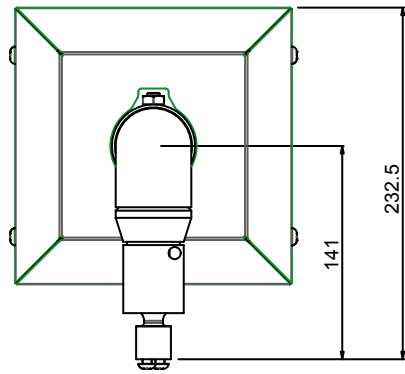

Mounting position optional stretching set

Continuous length adjustment:
MIN = 1100
MAX = 1750

Maximum load	20 KG
Package weight	9,35 KG

product: CONTINUOUS WALL MOUNT (1100 TILL 1750mm) SEPARATE TUBE SYSTEM	product code: 002-1075		SmartMetals® by Sky-Lite Holland BV Handelsweg 4 4231 EZ Meerkerk www.SmartMetals.eu	
	units: mm	sheet: 1 / 2		

product: CONTINUOUS WALL MOUNT (1100 TILL 1750mm)
SEPARATE TUBE SYSTEM

product code: 002-1075

units: mm

sheet: 2 /2

SmartMetals® by
Sky-Lite Holland BV
Handelsweg 4
4231 EZ Meerkerk
www.SmartMetals.eu