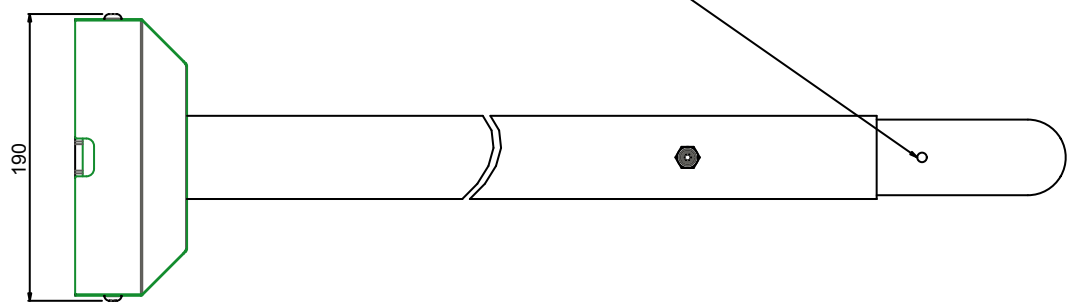

Mounting position optional stretching set

Continuous length adjustment:
MIN = 1100
MAX = 1750

Maximum load	20 KG
Package weight	9,35 KG

product: CONTINUOUS WALL MOUNT (1100 TILL 1750mm) SEPARATE TUBE SYSTEM	product code: 002-1075		SmartMetals® by Sky-Lite Holland BV Handelsweg 4 4231 EZ Meerkerk www.SmartMetals.eu	
	units: mm	sheet: 1 / 2		

product: CONTINUOUS WALL MOUNT (1100 TILL 1750mm)
SEPARATE TUBE SYSTEM

product code: 002-1075

units: mm

sheet: 2 /2

SmartMetals® by
Sky-Lite Holland BV
Handelsweg 4
4231 EZ Meerkerk
www.SmartMetals.eu