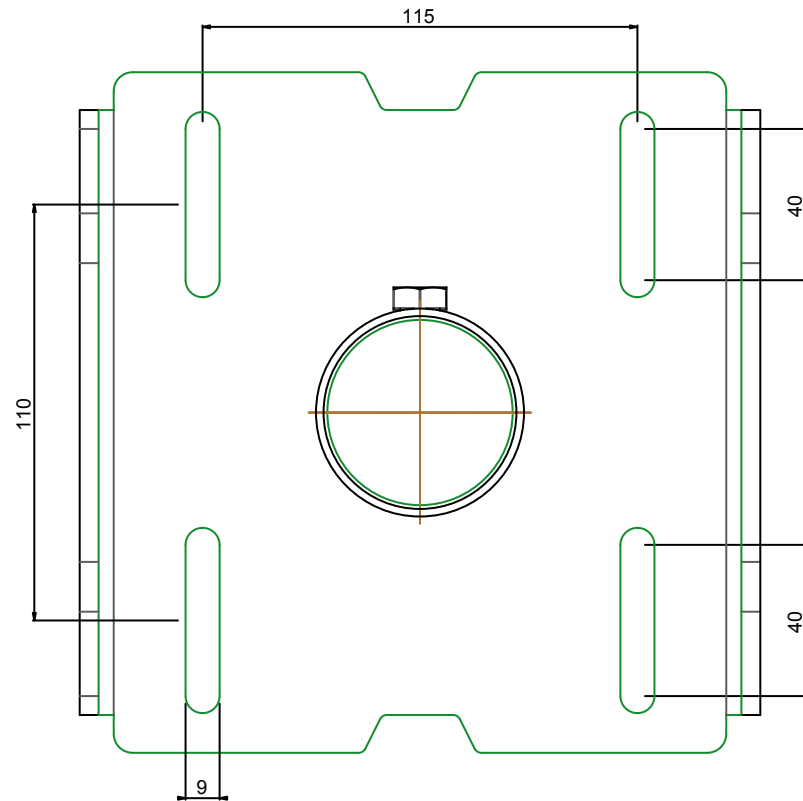

Maximum load	25 KG
Package weight	7,7 KG

product: CONTINUOUS WALL MOUNT (850 TILL 1350mm) SEPARATE TUBE SYSTEM	product code: 002-1070		SmartMetals® by Sky-Lite Holland BV Handelsweg 4 4231 EZ Meerkerk www.SmartMetals.eu	
	units: mm	sheet: 1 / 2		

product: CONTINUOUS WALL MOUNT (850 TILL 1350mm)
SEPARATE TUBE SYSTEM

product code: 002-1070

units: mm sheet: 2 /2

SmartMetals® by
Sky-Lite Holland BV
Handelsweg 4
4231 EZ Meerkerk
www.SmartMetals.eu