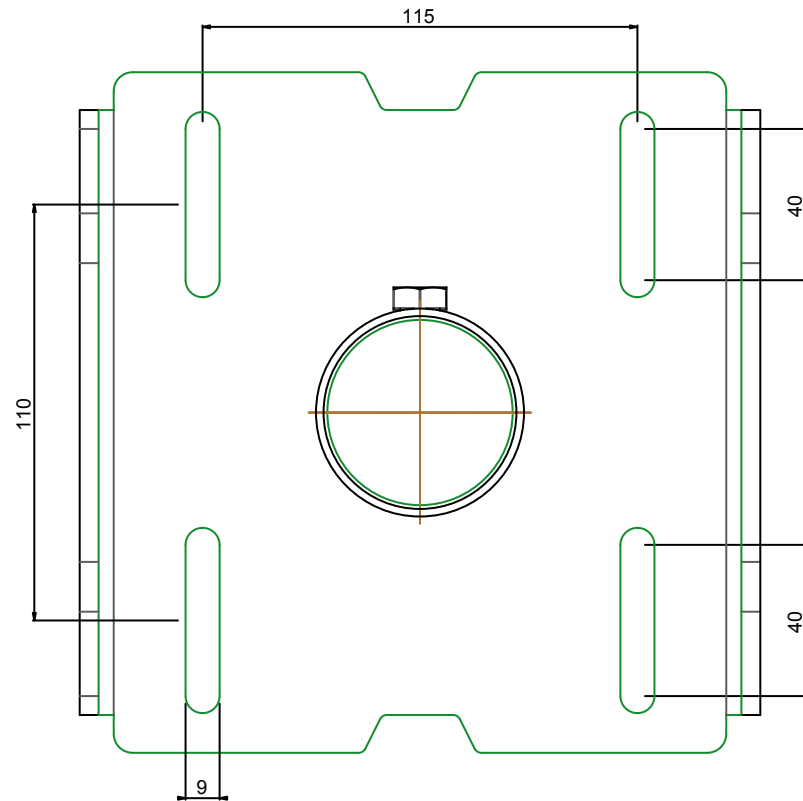

Maximum load	25 KG
Package weight	6,35 KG

product: CONTINUOUS WALL MOUNT (600 TILL 900mm) SEPARATE TUBE SYSTEM	product code: 002-1065		SmartMetals® by Sky-Lite Holland BV Handelsweg 4 4231 EZ Meerkerk www.SmartMetals.eu	
	units: mm	sheet: 1 /2		

product: CONTINUOUS WALL MOUNT (600 TILL 900mm)
SEPARATE TUBE SYSTEM

product code: 002-1065

units: mm sheet: 2 /2

SmartMetals® by
Sky-Lite Holland BV
Handelsweg 4
4231 EZ Meerkerk
www.SmartMetals.eu