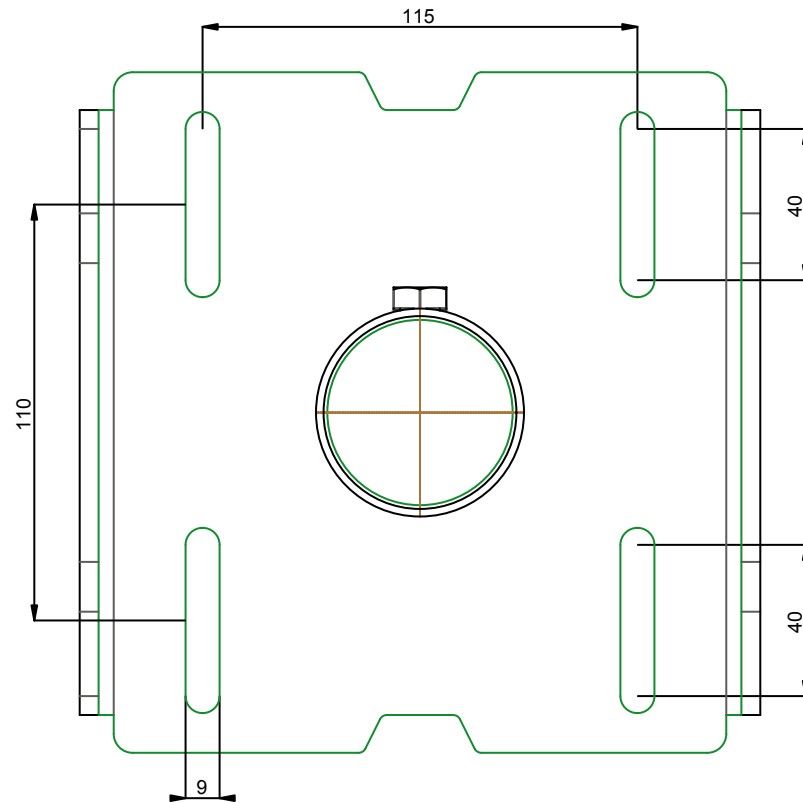

| | |
|----------------|---------|
| Maximum load | 25 KG |
| Package weight | 8,35 KG |

| | | | | | |
|----------------------------------------------------------------------------|--------------|------------------------|--|--------------------------------------------------------------------------------------------------|--|
| product: CONTINUOUS WALL MOUNT (850 TILL 1350mm) WITH UNIVERSAL BRACKET | | product code: 002-1570 | | SmartMetals® by Sky-Lite Holland BV Handelsweg 4 4231 EZ Meerkerk www.smartmetals.eu | |
| units: mm | sheet: 1 / 2 | | | | |

product: CONTINUOUS WALL MOUNT (850 TILL 1350mm)
WITH UNIVERSAL BRACKET

product code: 002-1570

units: mm

sheet: 2 /2

SmartMetals® by
Sky-Lite Holland BV
Handelsweg 4
4231 EZ Meerkerk
www.SmartMetals.eu