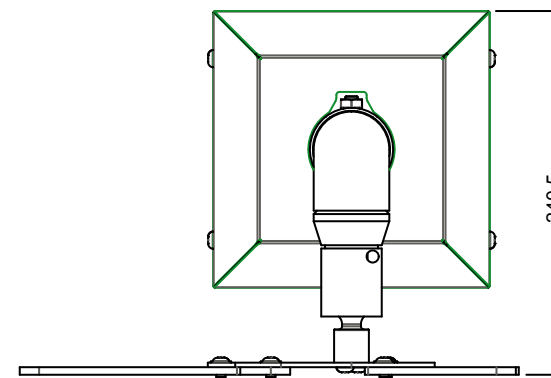

Continuous length adjustment:
MIN = 600
MAX = 900

Maximum load	25 KG
Package weight	7,0 KG

product: CONTINUOUS WALL MOUNT (600 TILL 900mm) WITH UNIVERSAL BRACKET	product code: 002-1565		SmartMetals® by Sky-Lite Holland BV Handelsweg 4 4231 EZ Meerkerk www.SmartMetals.eu	
	units: mm	sheet: 1 / 2		

product: CONTINUOUS WALL MOUNT (600 TILL 900mm)
WITH UNIVERSAL BRACKET

product code: 002-1565

units: mm

sheet: 2 /2

SmartMetals® by
Sky-Lite Holland BV
Handelsweg 4
4231 EZ Meerkerk
www.SmartMetals.eu