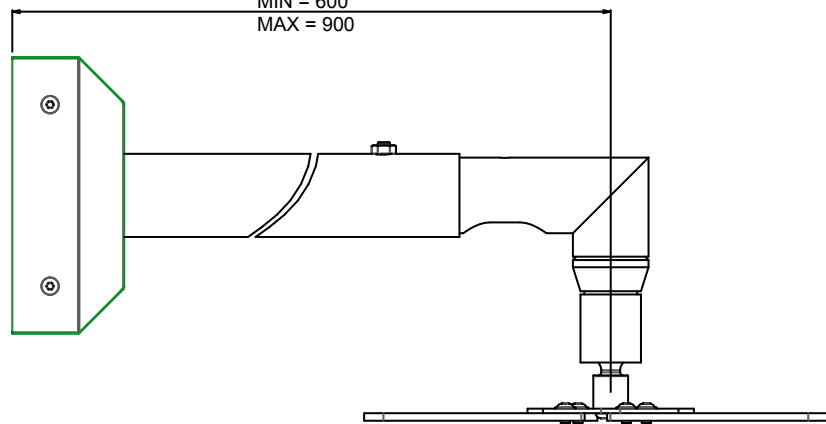

Continuous length adjustment:
MIN = 600
MAX = 900

Maximum load	25 KG
Package weight	7,0 KG

product: CONTINUOUS WALL MOUNT (600 TILL 900mm) WITH UNIVERSAL BRACKET	product code: 002-1565		SmartMetals® by Sky-Lite Holland BV Handelsweg 4 4231 EZ Meerkerk www.SmartMetals.eu	
	units: mm	sheet: 1 / 2		

product: CONTINUOUS WALL MOUNT (600 TILL 900mm)
WITH UNIVERSAL BRACKET

product code: 002-1565

units: mm

sheet: 2 /2

SmartMetals® by
Sky-Lite Holland BV
Handelsweg 4
4231 EZ Meerkerk
www.SmartMetals.eu