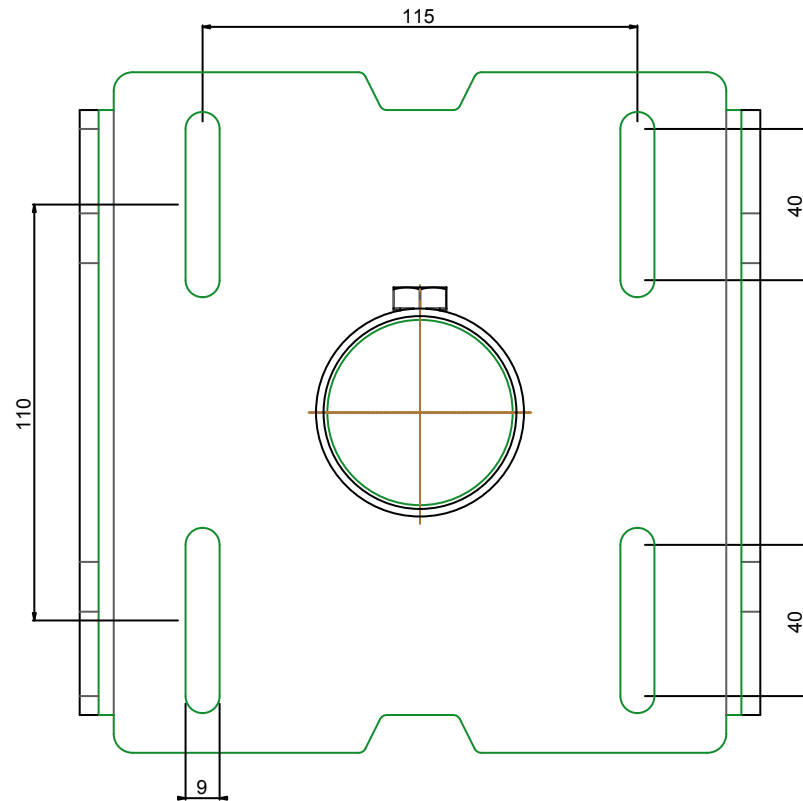

Continuous length adjustment:
MIN = 600
MAX = 900

Maximum load	25 KG
Package weight	7,0 KG

product: CONTINUOUS WALL MOUNT (600 TILL 900mm) WITH UNIVERSAL BRACKET	product code: 002-1565		SmartMetals® by Sky-Lite Holland BV Handelsweg 4 4231 EZ Meerkerk www.SmartMetals.eu	
	units: mm	sheet: 1 / 2		

product: CONTINUOUS WALL MOUNT (600 TILL 900mm)
WITH UNIVERSAL BRACKET

product code: 002-1565

units: mm

sheet: 2 /2

SmartMetals® by
Sky-Lite Holland BV
Handelsweg 4
4231 EZ Meerkerk
www.SmartMetals.eu