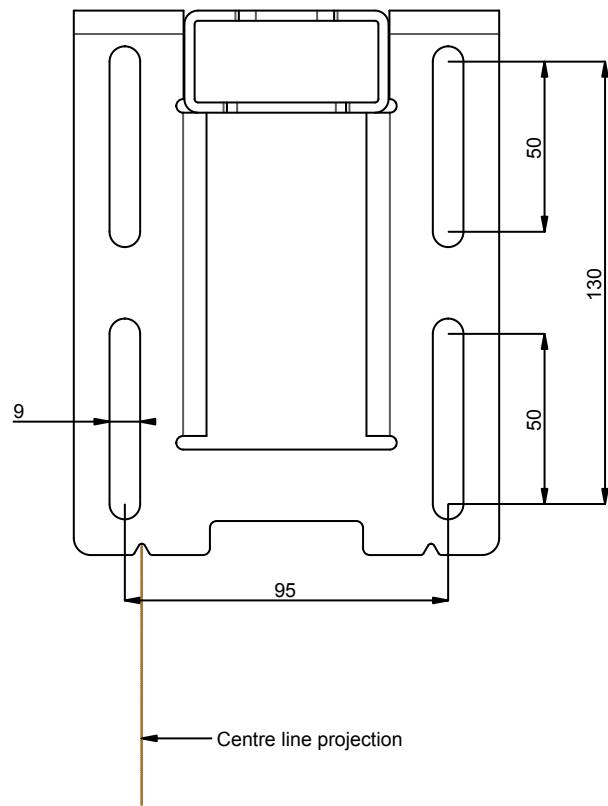

Maximum load	30 KG
Package weight	8,6 KG

product: WALL MOUNT SANYO PLC-XL50/51	product code: 002-1810		SmartMetals® by Sky-Lite Holland BV Handelsweg 4 4231 EZ Meerkerk www.smartmetals.eu	
	units: mm	sheet: 1 / 2		

product: WALL MOUNT SANYO PLC-XL50/51

product code: 002-1810

units: mm sheet: 2 /2

SmartMetals® by
Sky-Lite Holland BV
Handelsweg 4
4231 EZ Meerkerk
www.SmartMetals.eu