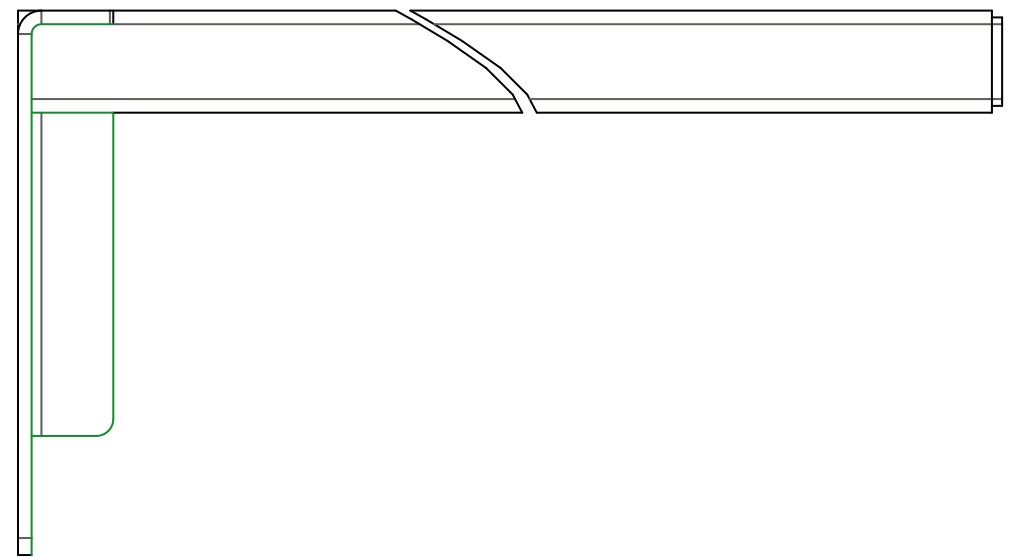

Maximum load	30 KG
Package weight	8,6 KG

product: WALL MOUNT SANYO PLC-XL50/51	product code: 002-1810		SmartMetals® by Sky-Lite Holland BV Handelsweg 4 4231 EZ Meerkerk www.smartmetals.eu	
	units: mm	sheet: 1 / 2		

product: WALL MOUNT SANYO PLC-XL50/51

product code: 002-1810

units: mm sheet: 2 /2

SmartMetals® by
Sky-Lite Holland BV
Handelsweg 4
4231 EZ Meerkerk
www.SmartMetals.eu