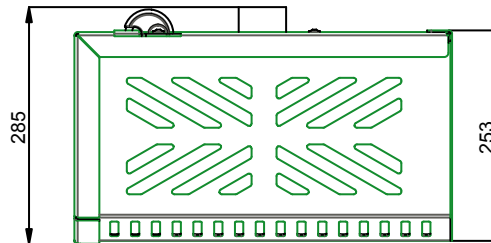

1. Based on the clever design, projectors with a lens at the left-hand side, centre or right-hand side can be installed in the housing
2. Max. dimensions of the projector (wxdxh): 490 x 430 x 180mm.

Maximum load	NA
Package weight	15,2 KG

product: UNIVERSAL PROJECTOR HOUSING - LARGE

product code: 002-3020

units: mm sheet: 1 /1

SmartMetals® by  
Sky-Lite Holland BV  
Handelsweg 4  
4231 EZ Meerkerk  
www.smartmetals.eu