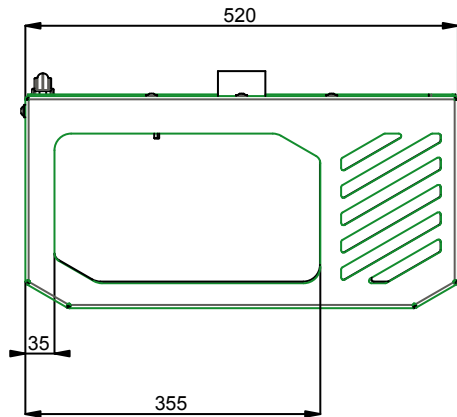

1. Based on the clever design, projectors with a lens at the left-hand side, centre or right-hand side can be installed in the housing
2. Max. dimensions of the projector (wxdxh): 490 x 430 x 180mm.

Maximum load	NA
Package weight	15,2 KG

product: UNIVERSAL PROJECTOR HOUSING - LARGE

product code: 002-3020

units: mm sheet: 1 /1

SmartMetals® by  
Sky-Lite Holland BV  
Handelsweg 4  
4231 EZ Meerkerk  
www.smartmetals.eu