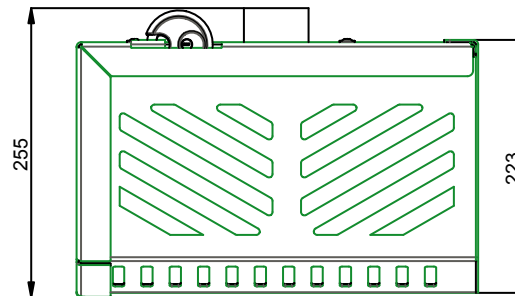

1. Based on the clever design, projectors with a lens at the left-hand side, centre or right-hand side can be installed in the housing
2. Max. dimensions of the projector (wxdxh): 400 x 330 x 150mm

Maximum load	NA
Package weight	10,5 KG

product: UNIVERSAL PROJECTOR HOUSING - MEDIUM

product code: 002-3030

units: mm sheet: 1 /1

SmartMetals® by
Sky-Lite Holland BV
Handelsweg 4
4231 EZ Meerkerk
www.smartmetals.eu