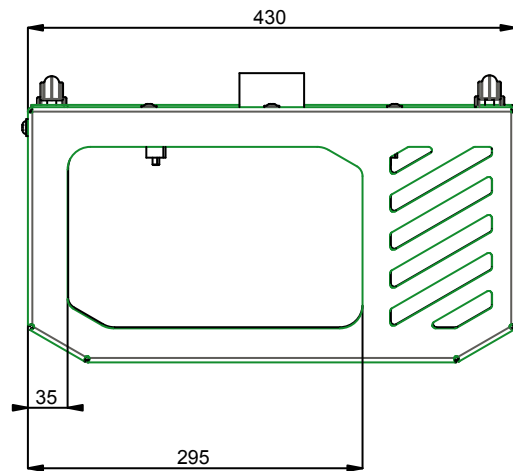

1. Based on the clever design, projectors with a lens at the left-hand side, centre or right-hand side can be installed in the housing
2. Max. dimensions of the projector (wxdxh): 400 x 330 x 150mm

Maximum load	NA
Package weight	10,5 KG

product: UNIVERSAL PROJECTOR HOUSING - MEDIUM

product code: 002-3030

units: mm sheet: 1 /1

SmartMetals® by
Sky-Lite Holland BV
Handelsweg 4
4231 EZ Meerkerk
www.smartmetals.eu