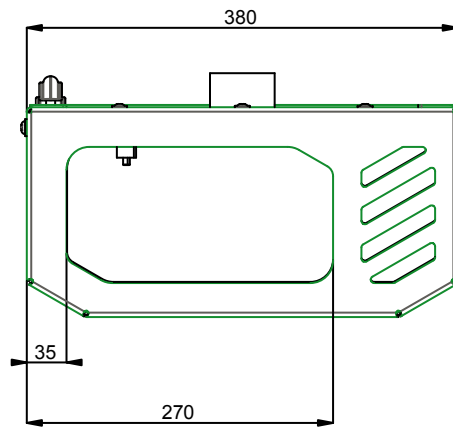

1. Based on the clever design, projectors with a lens at the left-hand side, centre or right-hand side can be installed in the housing
2. Max. dimensions of the projector (wxdxh): 350 x 330 x 110mm

Maximum load	NA
Package weight	9,2 KG

product: UNIVERSAL PROJECTOR HOUSING - SMALL

product code: 002-3010

units: mm sheet: 1 /1

SmartMetals® by
Sky-Lite Holland BV
Handelsweg 4
4231 EZ Meerkerk
www.smartmetals.eu