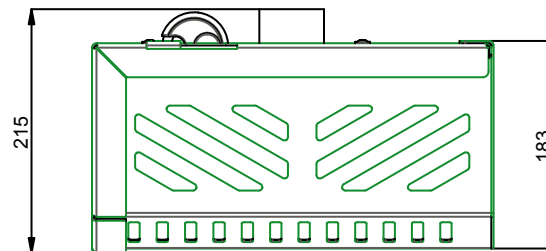

1. Based on the clever design, projectors with a lens at the left-hand side, centre or right-hand side can be installed in the housing
2. Max. dimensions of the projector (wxdxh): 350 x 330 x 110mm

Maximum load	NA
Package weight	9,2 KG

product: UNIVERSAL PROJECTOR HOUSING - SMALL

product code: 002-3010

units: mm sheet: 1 /1

SmartMetals® by
Sky-Lite Holland BV
Handelsweg 4
4231 EZ Meerkerk
www.smartmetals.eu