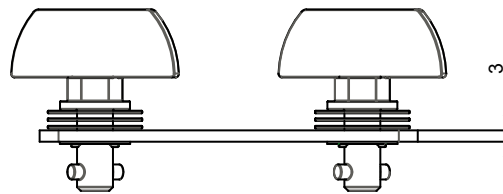

USE IN COMBINATION WITH PROJECTOR SPECIFIC BRACKET

Maximum load	30 KG
Package weight	0,45 KG

product: RENTAL PLATE

product code: 003-1121

units: mm sheet: 1 /1

SmartMetals® by  
Sky-Lite Holland BV  
Handelsweg 4  
4231 EZ Meerkerk  
www.smartmetals.eu