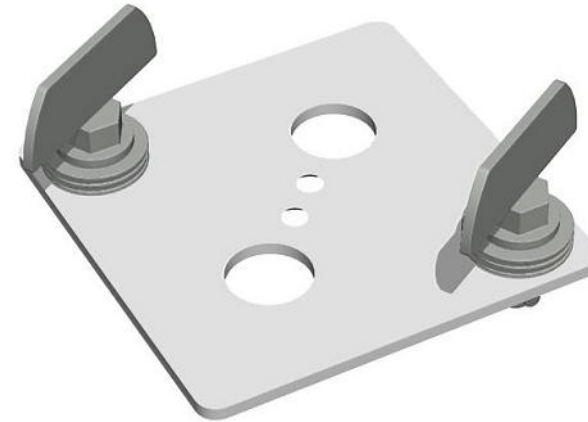

USE IN COMBINATION WITH PROJECTOR SPECIFIC BRACKET

Maximum load	30 KG
Package weight	0,45 KG

product: RENTAL PLATE

product code: 003-1121

units: mm sheet: 1 /1

SmartMetals® by  
Sky-Lite Holland BV  
Handelsweg 4  
4231 EZ Meerkerk  
www.smartmetals.eu