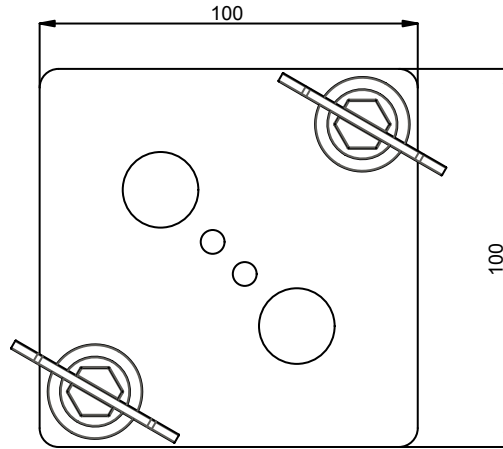

USE IN COMBINATION WITH PROJECTOR SPECIFIC BRACKET

Maximum load	30 KG
Package weight	0,45 KG

product: RENTAL PLATE

product code: 003-1121

units: mm sheet: 1 /1

SmartMetals® by  
Sky-Lite Holland BV  
Handelsweg 4  
4231 EZ Meerkerk  
www.smartmetals.eu