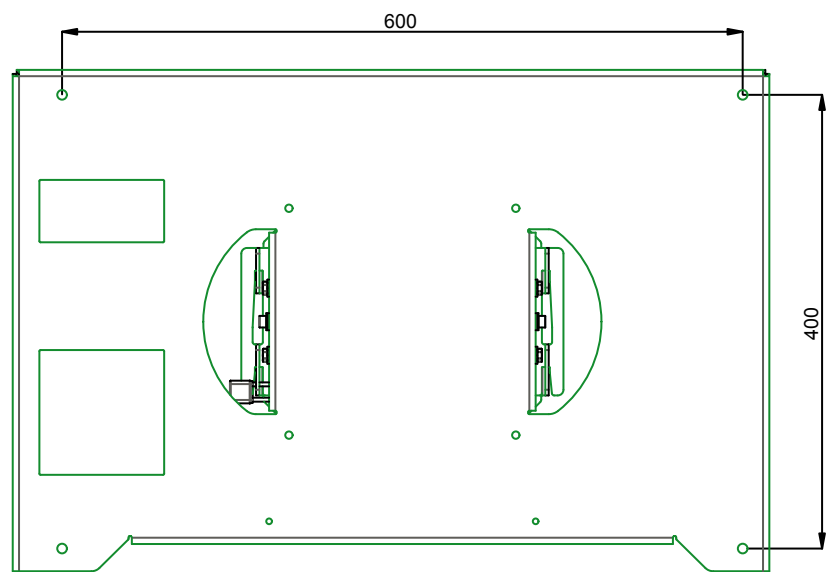

MOUNT SIZE:
 VESA 200-200 M6
 VESA 600-400 M8

Maximum load	50 KG
Package weight	8,95 KG

product: VESA SCREEN BRACKET, TILTABLE VESA 600-400 FOR SAMSUNG 400/460DX	product code: 052-8060		SmartMetals® by Sky-Lite Holland BV Handelsweg 4 4231 EZ Meerkerk www.smartmetals.eu	
	units: mm	sheet: 1 /2		

- A Mounting holes wall (M8)
- B Mounting holes flatscreen stand
- C Mounting holes ceiling tube system (M8)
- D Mounting holes truss system (M10)