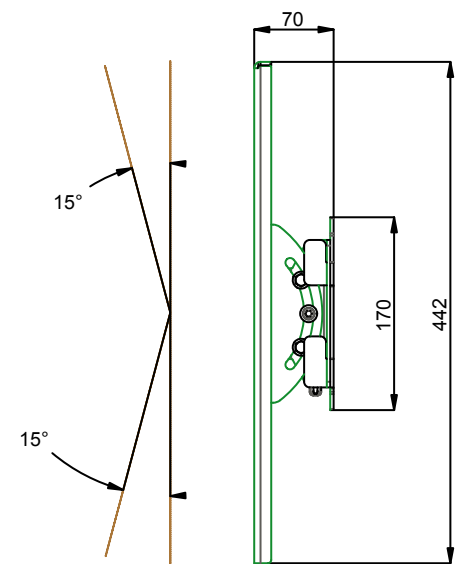

MOUNT SIZE:
 VESA 200-200 M6
 VESA 600-400 M8

Maximum load	50 KG
Package weight	8,95 KG

product: VESA SCREEN BRACKET, TILTABLE VESA 600-400 FOR SAMSUNG 400/460DX	product code: 052-8060		SmartMetals® by Sky-Lite Holland BV Handelsweg 4 4231 EZ Meerkerk www.smartmetals.eu	
	units: mm	sheet: 1 /2		

- A Mounting holes wall (M8)
- B Mounting holes flatscreen stand
- C Mounting holes ceiling tube system (M8)
- D Mounting holes truss system (M10)