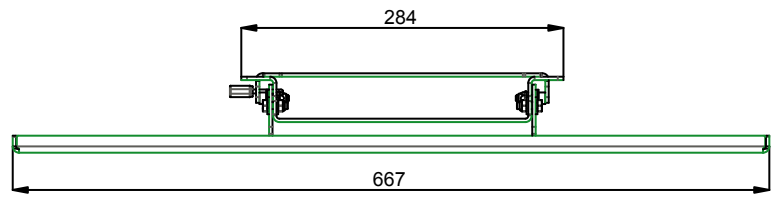

MOUNT SIZE:
 VESA 200-200 M6
 VESA 600-400 M8

Maximum load	50 KG
Package weight	8,95 KG

product: VESA SCREEN BRACKET, TILTABLE VESA 600-400 FOR SAMSUNG 400/460DX	product code: 052-8060		SmartMetals® by Sky-Lite Holland BV Handelsweg 4 4231 EZ Meerkerk www.smartmetals.eu	
	units: mm	sheet: 1 /2		

- A Mounting holes wall (M8)
- B Mounting holes flatscreen stand
- C Mounting holes ceiling tube system (M8)
- D Mounting holes truss system (M10)