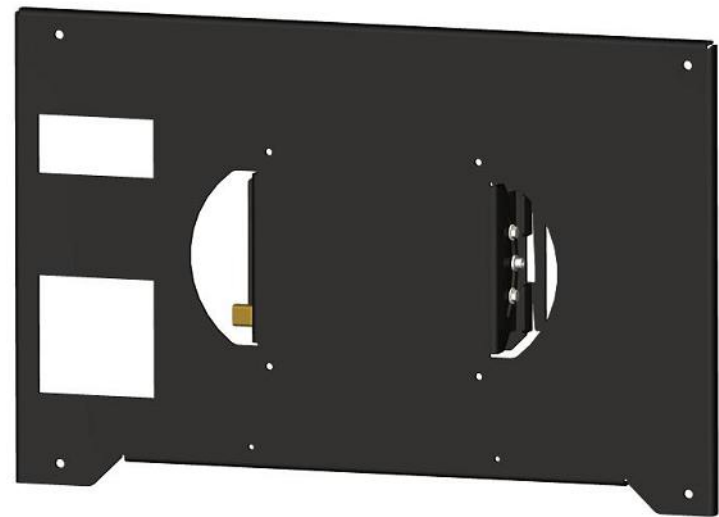

MOUNT SIZE:
 VESA 200-200 M6
 VESA 600-400 M8

Maximum load	50 KG
Package weight	8,95 KG

product: VESA SCREEN BRACKET, TILTABLE VESA 600-400 FOR SAMSUNG 400/460DX	product code: 052-8060		SmartMetals® by Sky-Lite Holland BV Handelsweg 4 4231 EZ Meerkerk www.smartmetals.eu	
	units: mm	sheet: 1 /2		

- A Mounting holes wall (M8)
- B Mounting holes flatscreen stand
- C Mounting holes ceiling tube system (M8)
- D Mounting holes truss system (M10)