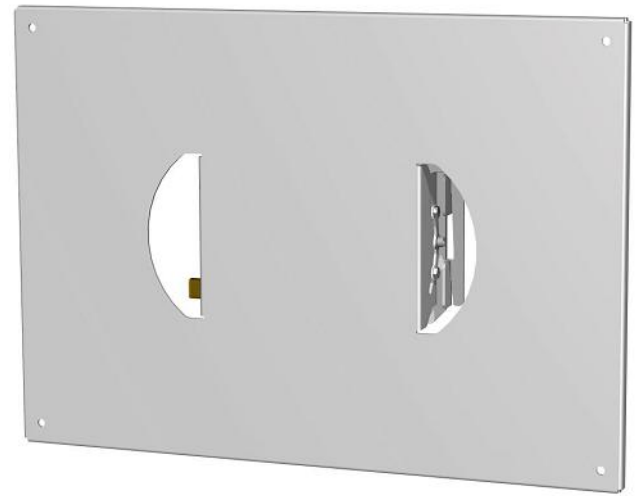

MOUNT SIZE:  
VESA 600-400 M8

Maximum load	50 KG
Package weight	9 KG

product: VESA SCREEN BRACKET, TILTABLE VESA	product code: 052-8050		SmartMetals® by Sky-Lite Holland BV Handelsweg 4 4231 EZ Meerkerk www.smartmetals.eu	
	units: mm	sheet: 1 / 2		

- A Mounting holes wall (M8)
- B Mounting holes flatscreen stand
- C Mounting holes ceiling tube system (M8)
- D Mounting holes truss system (M10)