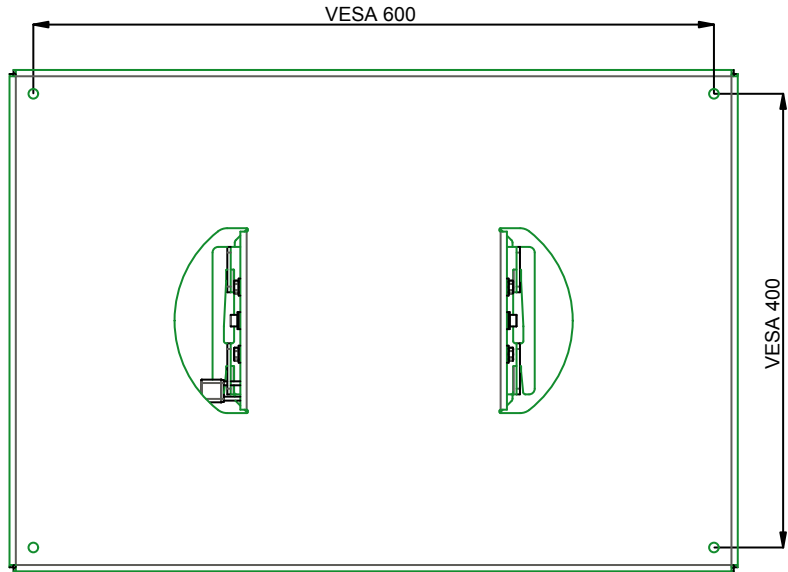

MOUNT SIZE:  
VESA 600-400 M8

Maximum load	50 KG
Package weight	9 KG

product: VESA SCREEN BRACKET, TILTABLE VESA	product code: 052-8050		SmartMetals® by Sky-Lite Holland BV Handelsweg 4 4231 EZ Meerkerk www.smartmetals.eu	
	units: mm	sheet: 1 / 2		

- A Mounting holes wall (M8)
- B Mounting holes flatscreen stand
- C Mounting holes ceiling tube system (M8)
- D Mounting holes truss system (M10)