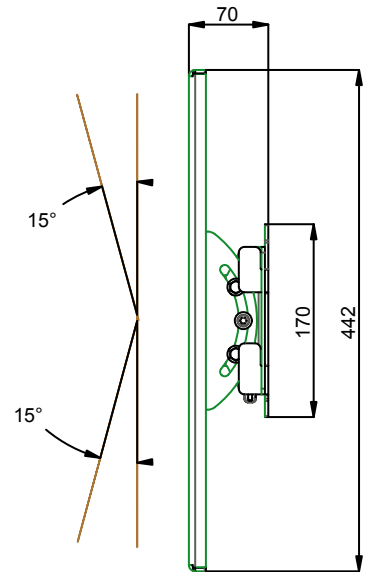

MOUNT SIZE:  
VESA 600-400 M8

Maximum load	50 KG
Package weight	9 KG

product: VESA SCREEN BRACKET, TILTABLE VESA	product code: 052-8050		SmartMetals® by Sky-Lite Holland BV Handelsweg 4 4231 EZ Meerkerk www.smartmetals.eu	
	units: mm	sheet: 1 / 2		

- A Mounting holes wall (M8)
- B Mounting holes flatscreen stand
- C Mounting holes ceiling tube system (M8)
- D Mounting holes truss system (M10)