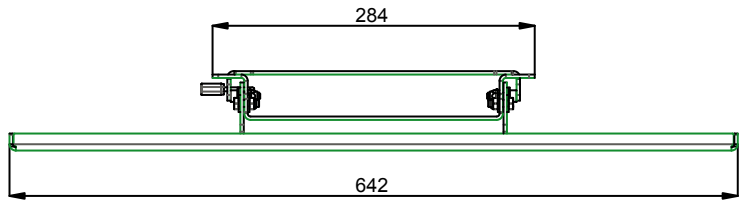

MOUNT SIZE:  
VESA 600-400 M8

Maximum load	50 KG
Package weight	9 KG

product: VESA SCREEN BRACKET, TILTABLE VESA	product code: 052-8050		SmartMetals® by Sky-Lite Holland BV Handelsweg 4 4231 EZ Meerkerk www.smartmetals.eu	
	units: mm	sheet: 1 / 2		

- A Mounting holes wall (M8)
- B Mounting holes flatscreen stand
- C Mounting holes ceiling tube system (M8)
- D Mounting holes truss system (M10)