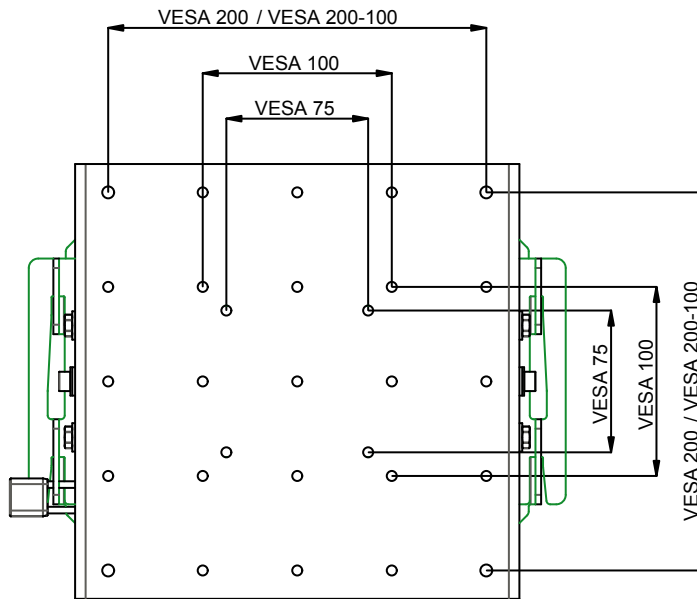

MOUNT SIZE:	
VESA 75	M4
VESA 100	M5
VESA 200-100	M5
VESA 100-200	M5
VESA 200	M6

Maximum load	50 KG
Package weight	3,65 KG

product: VESA SCREEN BRACKET, TILTABLE	product code: 052-4050		SmartMetals® by Sky-Lite Holland BV Handelsweg 4 4231 EZ Meerkerk www.smartmetals.eu	
	units: mm	sheet: 1 / 2		

- A Mounting holes wall (M8)
- B Mounting holes flatscreen stand (M8)
- C Mounting holes ceiling tube system (M8)
- D Mounting holes truss system (M10)