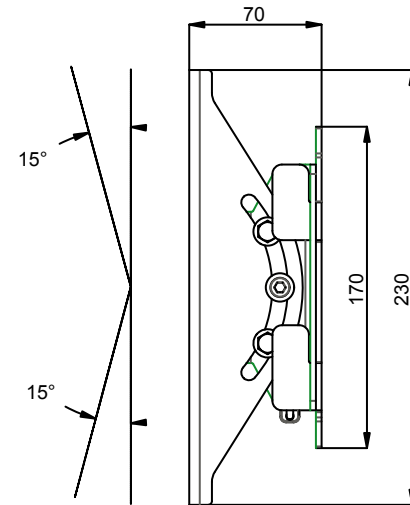

MOUNT SIZE:	
VESA 75	M4
VESA 100	M5
VESA 200-100	M5
VESA 100-200	M5
VESA 200	M6

Maximum load	50 KG
Package weight	3,65 KG

product: VESA SCREEN BRACKET, TILTABLE	product code: 052-4050		SmartMetals® by Sky-Lite Holland BV Handelsweg 4 4231 EZ Meerkerk www.smartmetals.eu	
	units: mm	sheet: 1 / 2		

- A Mounting holes wall (M8)
- B Mounting holes flatscreen stand (M8)
- C Mounting holes ceiling tube system (M8)
- D Mounting holes truss system (M10)