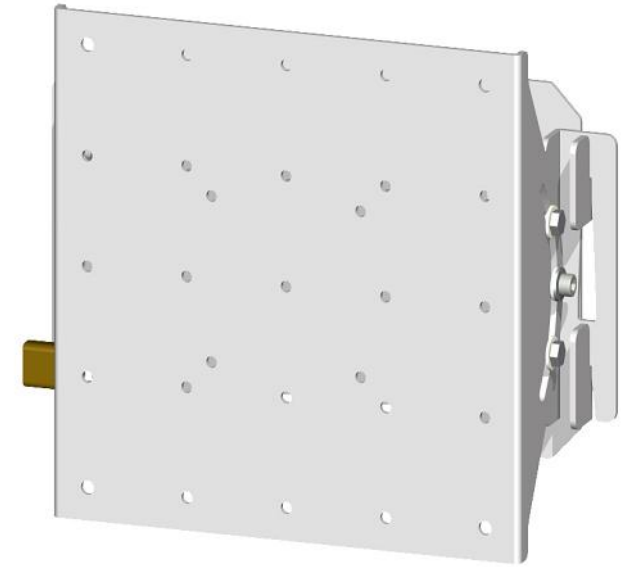

MOUNT SIZE:	
VESA 75	M4
VESA 100	M5
VESA 200-100	M5
VESA 100-200	M5
VESA 200	M6

Maximum load	50 KG
Package weight	3,65 KG

product: VESA SCREEN BRACKET, TILTABLE	product code: 052-4050		SmartMetals® by Sky-Lite Holland BV Handelsweg 4 4231 EZ Meerkerk www.smartmetals.eu	
	units: mm	sheet: 1 / 2		

- A Mounting holes wall (M8)
- B Mounting holes flatscreen stand (M8)
- C Mounting holes ceiling tube system (M8)
- D Mounting holes truss system (M10)