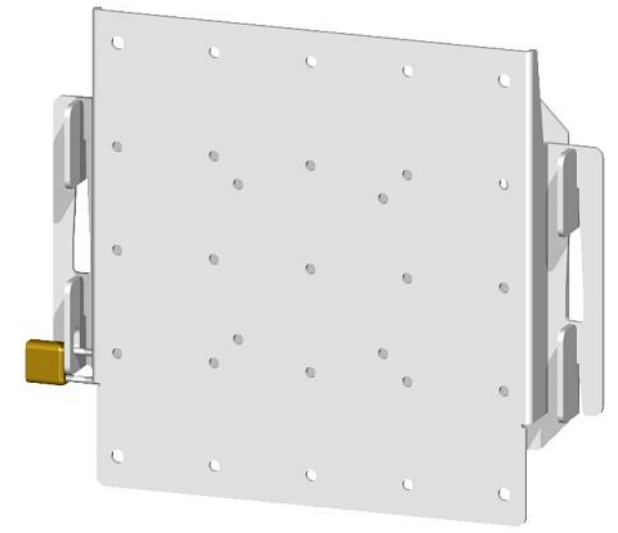

MOUNT SIZE:	
VESA 75	M4
VESA 100	M5
VESA 200-100	M5
VESA 100-200	M5
VESA 200	M6

Maximum load	50 KG
Package weight	2,65 KG

product: FIXED VESA SCREEN BRACKET	product code: 052-4000		SmartMetals® by Sky-Lite Holland BV Handelsweg 4 4231 EZ Meerkerk www.smartmetals.eu	
	units: mm	sheet: 1 / 2		

- A Mounting holes wall (M8)
- B Mounting holes flatscreen stand
- C Mounting holes ceiling tube system (M8)
- D Mounting holes truss system (M10)