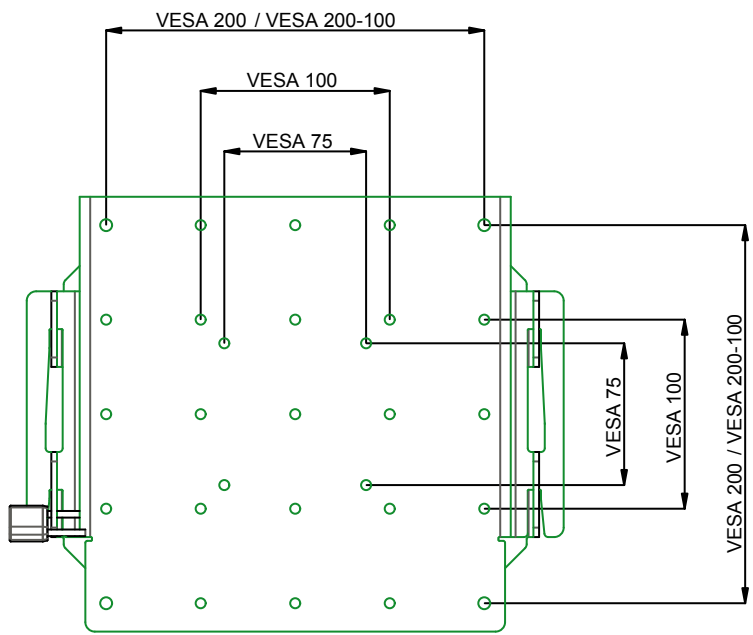

MOUNT SIZE:	
VESA 75	M4
VESA 100	M5
VESA 200-100	M5
VESA 100-200	M5
VESA 200	M6

Maximum load	50 KG
Package weight	2,65 KG

product: FIXED VESA SCREEN BRACKET	product code: 052-4000		SmartMetals® by Sky-Lite Holland BV Handelsweg 4 4231 EZ Meerkerk www.smartmetals.eu	
	units: mm	sheet: 1 / 2		

- A Mounting holes wall (M8)
- B Mounting holes flatscreen stand
- C Mounting holes ceiling tube system (M8)
- D Mounting holes truss system (M10)