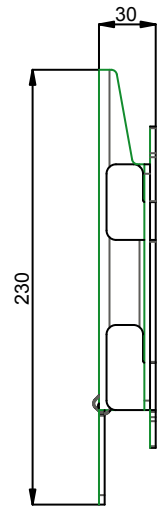

MOUNT SIZE:	
VESA 75	M4
VESA 100	M5
VESA 200-100	M5
VESA 100-200	M5
VESA 200	M6

Maximum load	50 KG
Package weight	2,65 KG

product: FIXED VESA SCREEN BRACKET	product code: 052-4000		SmartMetals® by Sky-Lite Holland BV Handelsweg 4 4231 EZ Meerkerk www.smartmetals.eu	
	units: mm	sheet: 1 / 2		

- A Mounting holes wall (M8)
- B Mounting holes flatscreen stand
- C Mounting holes ceiling tube system (M8)
- D Mounting holes truss system (M10)