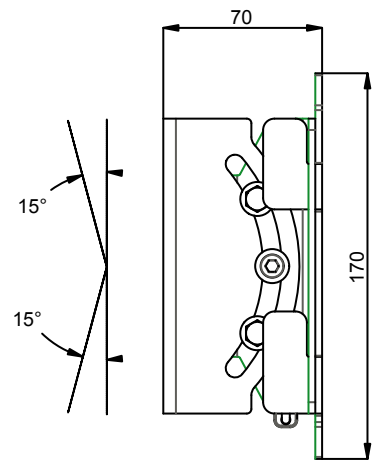

MOUNT SIZE:	
VESA 75	M4
VESA 100	M5
VESA 200-100	M5
VESA 100-200	M5

Maximum load	40 KG
Package weight	3 KG

product: VESA SCREEN BRACKET, TILTABLE	product code: 052-3050		SmartMetals® by Sky-Lite Holland BV Handelsweg 4 4231 EZ Meerkerk www.smartmetals.eu	
	units: mm	sheet: 1 / 2		

- A Mounting holes wall (M8)
- B Mounting holes flatscreen stand
- C Mounting holes ceiling tube system (M8)
- D Mounting holes truss system (M10)

product: VESA SCREEN BRACKET, TILTABLE

product code: 052-3050

units: mm

sheet: 2 /2

SmartMetals® by
Sky-Lite Holland BV
Handelsweg 4
4231 EZ Meerkerk
www.smartmetals.eu