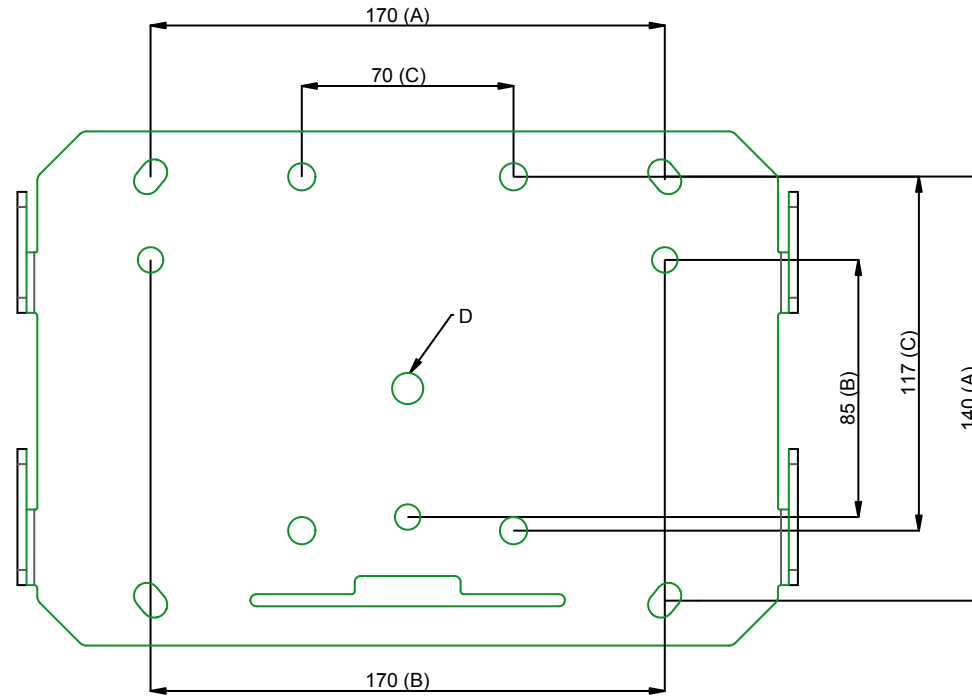

MOUNT SIZE:	
VESA 75	M4
VESA 100	M5
VESA 200-100	M5
VESA 100-200	M5

Maximum load	40 KG
Package weight	3 KG

product: VESA SCREEN BRACKET, TILTABLE	product code: 052-3050		SmartMetals® by Sky-Lite Holland BV Handelsweg 4 4231 EZ Meerkerk www.smartmetals.eu	
	units: mm	sheet: 1 / 2		

- A Mounting holes wall (M8)
- B Mounting holes flatscreen stand
- C Mounting holes ceiling tube system (M8)
- D Mounting holes truss system (M10)

product: VESA SCREEN BRACKET, TILTABLE

product code: 052-3050

units: mm

sheet: 2 /2

SmartMetals® by
Sky-Lite Holland BV
Handelsweg 4
4231 EZ Meerkerk
www.smartmetals.eu