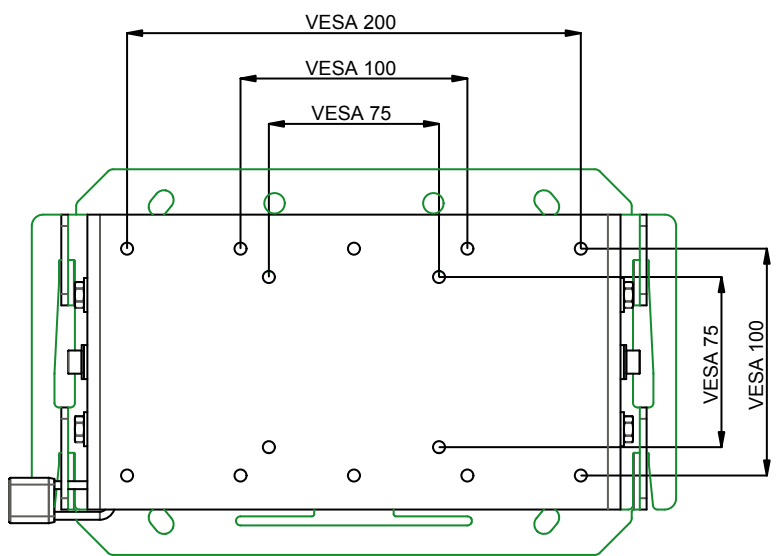

MOUNT SIZE:	
VESA 75	M4
VESA 100	M5
VESA 200-100	M5
VESA 100-200	M5

Maximum load	40 KG
Package weight	3 KG

product: VESA SCREEN BRACKET, TILTABLE	product code: 052-3050		SmartMetals® by Sky-Lite Holland BV Handelsweg 4 4231 EZ Meerkerk www.smartmetals.eu	
	units: mm	sheet: 1 / 2		

- A Mounting holes wall (M8)
- B Mounting holes flatscreen stand
- C Mounting holes ceiling tube system (M8)
- D Mounting holes truss system (M10)

product: VESA SCREEN BRACKET, TILTABLE

product code: 052-3050