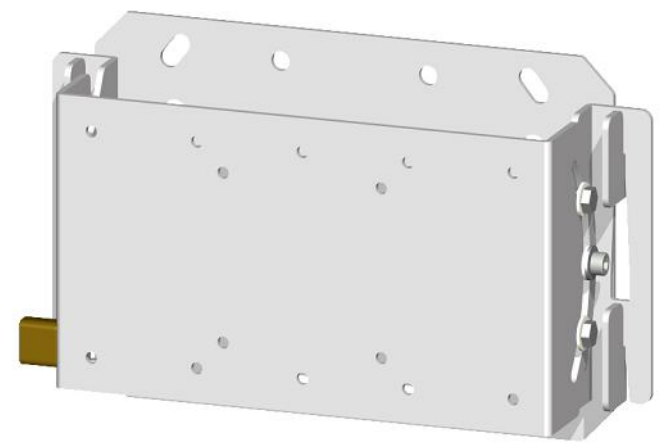

MOUNT SIZE:	
VESA 75	M4
VESA 100	M5
VESA 200-100	M5
VESA 100-200	M5

Maximum load	40 KG
Package weight	3 KG

product: VESA SCREEN BRACKET, TILTABLE	product code: 052-3050		SmartMetals® by Sky-Lite Holland BV Handelsweg 4 4231 EZ Meerkerk www.smartmetals.eu	
	units: mm	sheet: 1 / 2		

- A Mounting holes wall (M8)
- B Mounting holes flatscreen stand
- C Mounting holes ceiling tube system (M8)
- D Mounting holes truss system (M10)

product: VESA SCREEN BRACKET, TILTABLE

product code: 052-3050