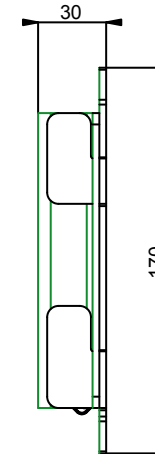

MOUNT SIZE:
 VESA 75 M4
 VESA 100 M5
 VESA 200-100 M5
 VESA 100-200 M5

Maximum load	40 KG
Package weight	2,05 KG

product: FIXED VESA SCREEN BRACKET

product code: 052-3000

units: mm sheet: 1 /2

SmartMetals® by
 Sky-Lite Holland BV
 Handelsweg 4
 4231 EZ Meerkerk
 www.smartmetals.eu

- A Mounting holes wall (M8)
- B Mounting holes flatscreen stand
- C Mounting holes ceiling tube system (M8)
- D Mounting holes truss system (M10)