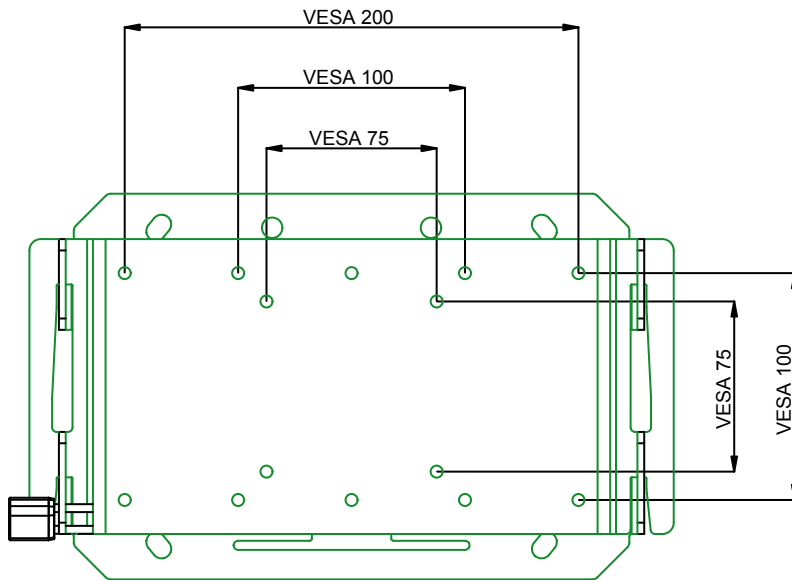

MOUNT SIZE:
 VESA 75 M4
 VESA 100 M5
 VESA 200-100 M5
 VESA 100-200 M5

Maximum load	40 KG
Package weight	2,05 KG

product: FIXED VESA SCREEN BRACKET

product code: 052-3000

units: mm sheet: 1 /2

SmartMetals® by
 Sky-Lite Holland BV
 Handelsweg 4
 4231 EZ Meerkerk
 www.smartmetals.eu

- A Mounting holes wall (M8)
- B Mounting holes flatscreen stand
- C Mounting holes ceiling tube system (M8)
- D Mounting holes truss system (M10)