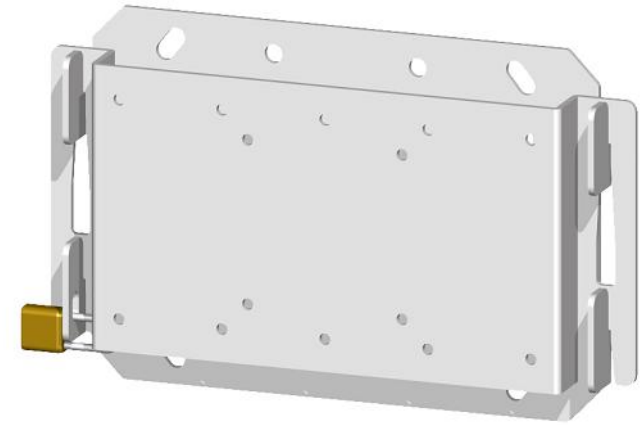

MOUNT SIZE:
 VESA 75 M4
 VESA 100 M5
 VESA 200-100 M5
 VESA 100-200 M5

Maximum load	40 KG
Package weight	2,05 KG

product: FIXED VESA SCREEN BRACKET

product code: 052-3000

units: mm sheet: 1 /2

SmartMetals® by
 Sky-Lite Holland BV
 Handelsweg 4
 4231 EZ Meerkerk
 www.smartmetals.eu

- A Mounting holes wall (M8)
- B Mounting holes flatscreen stand
- C Mounting holes ceiling tube system (M8)
- D Mounting holes truss system (M10)