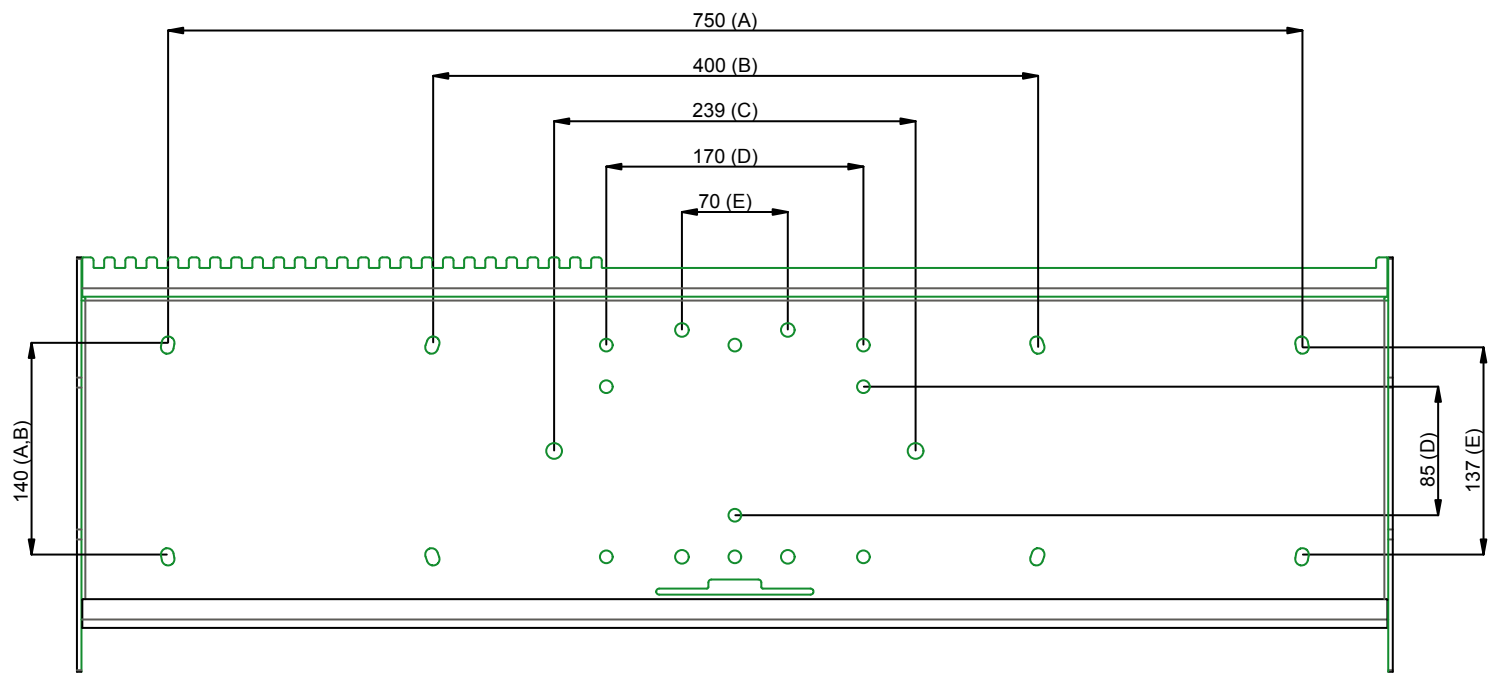

- COMPATIBLE WITH:
- VESA 75x 75
 - VESA 100x100
 - VESA 200x100 / 100x200
 - VESA 200x200
 - VESA 300x300
 - VESA 400x400
 - VESA 600x200
 - VESA 600x400
 - VESA 800x200
 - VESA 800x400

Maximum load	80 KG
Package weight	9,55 KG

product: UNIVERSAL WALL BRACKET, TILTABLE	product code: 052-2050		SmartMetals® by Sky-Lite Holland BV Handelsweg 4 4231 EZ Meerkerk www.smartmetals.eu	
	units: mm	sheet: 1 / 2		

- A Mounting holes wall (M8)
- B Extra mounting holes wall (M8)
- C Mounting holes truss system (M10)
- D Mounting holes flat screen stand
- E Mounting holes ceiling tube system (M8)

product: UNIVERSELE WANDBEVESTIGING GROOT

product code: 052.2001	
units: mm	sheet: 2 / 2

SmartMetals® by
 Sky-Lite Holland BV
 Handelsweg 4
 4231 EZ Meerkerk
 www.smartmetals.eu