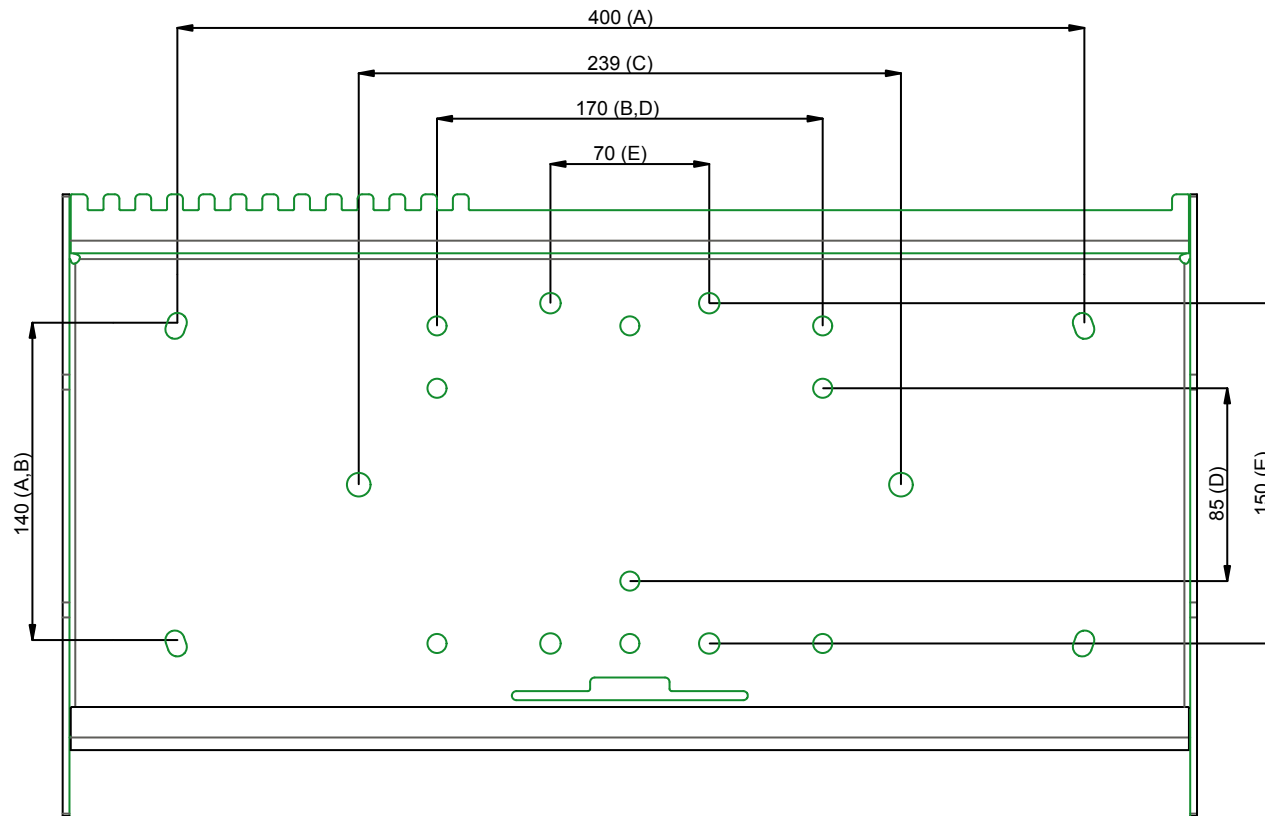

COMPATIBLE WITH:

- VESA 75x 75
- VESA 100x100
- VESA 200x100 / 100x200
- VESA 200x200
- VESA 300x200 / 200x300
- VESA 300x300
- VESA 400x200
- VESA 400x300
- VESA 400x400

Maximum load	80 KG
Package weight	6,65 KG

product: UNIVERSAL WALL BRACKET, TILTABLE

product code: 052-1050

units: mm sheet: 1 /2

SmartMetals® by
Sky-Lite Holland BV
Handelsweg 4
4231 EZ Meerkerk
www.smartmetals.eu

- A Mounting holes wall (M8)
- B Extra mounting holes wall (M8)
- C Mounting holes truss system (M10)
- D Mounting holes flat screen stand
- E Mounting holes ceiling tube system (M8)

product: UNIVERSAL WALL BRACKET, TILTTABLE

product code: 052-1050

units: mm

sheet: 2 /2

SmartMetals® by
Sky-Lite Holland BV
Handelsweg 4
4231 EZ Meerkerk
www.smartmetals.eu