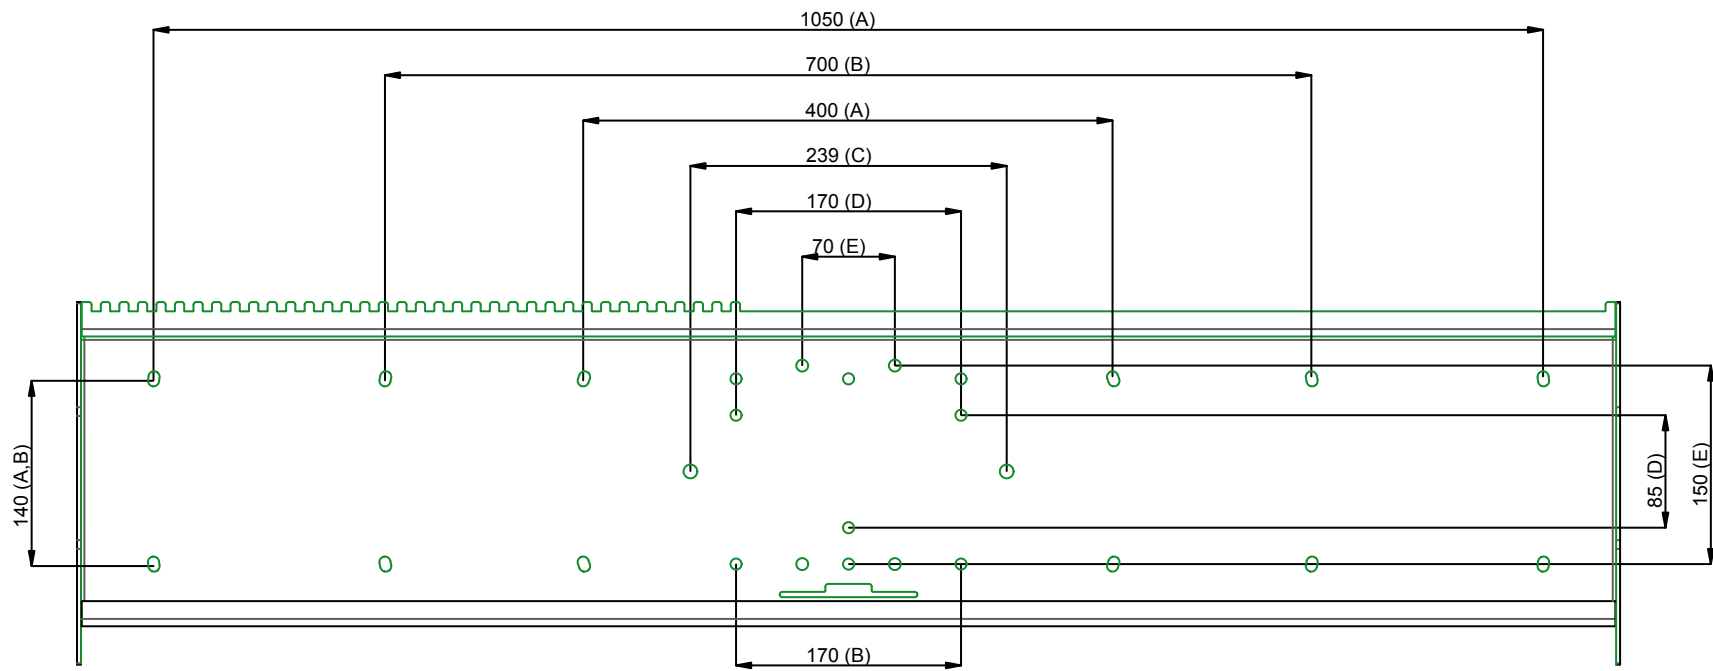

- COMPATIBLE WITH:
- VESA 75x 75
 - VESA 100x100
 - VESA 200x100 / 100x200
 - VESA 200x200
 - VESA 300x300
 - VESA 400x400
 - VESA 600x200
 - VESA 600x400
 - VESA 600x600
 - VESA 800x200
 - VESA 800x400
 - VESA 800x600

Maximum load	120 KG
Package weight	12,05 KG

product: FIXED UNIVERSAL WALL BRACKET

product code: 052-6000

units: mm sheet: 1 / 2

SmartMetals® by
Sky-Lite Holland BV
Handelsweg 4
4231 EZ Meerkerk
www.smartmetals.eu

- A Mounting holes wall (M8)
- B Extra mounting holes wall (M8)
- C Mounting holes truss system (M10)
- D Mounting holes flat screen stand
- E Mounting holes ceiling tube system (M8)

product: FIXED UNIVERSAL WALL BRACKET

product code: 052-6000

units: mm

sheet: 2 / 2

SmartMetals® by
Sky-Lite Holland BV
Handelsweg 4
4231 EZ Meerkerk
www.smartmetals.eu