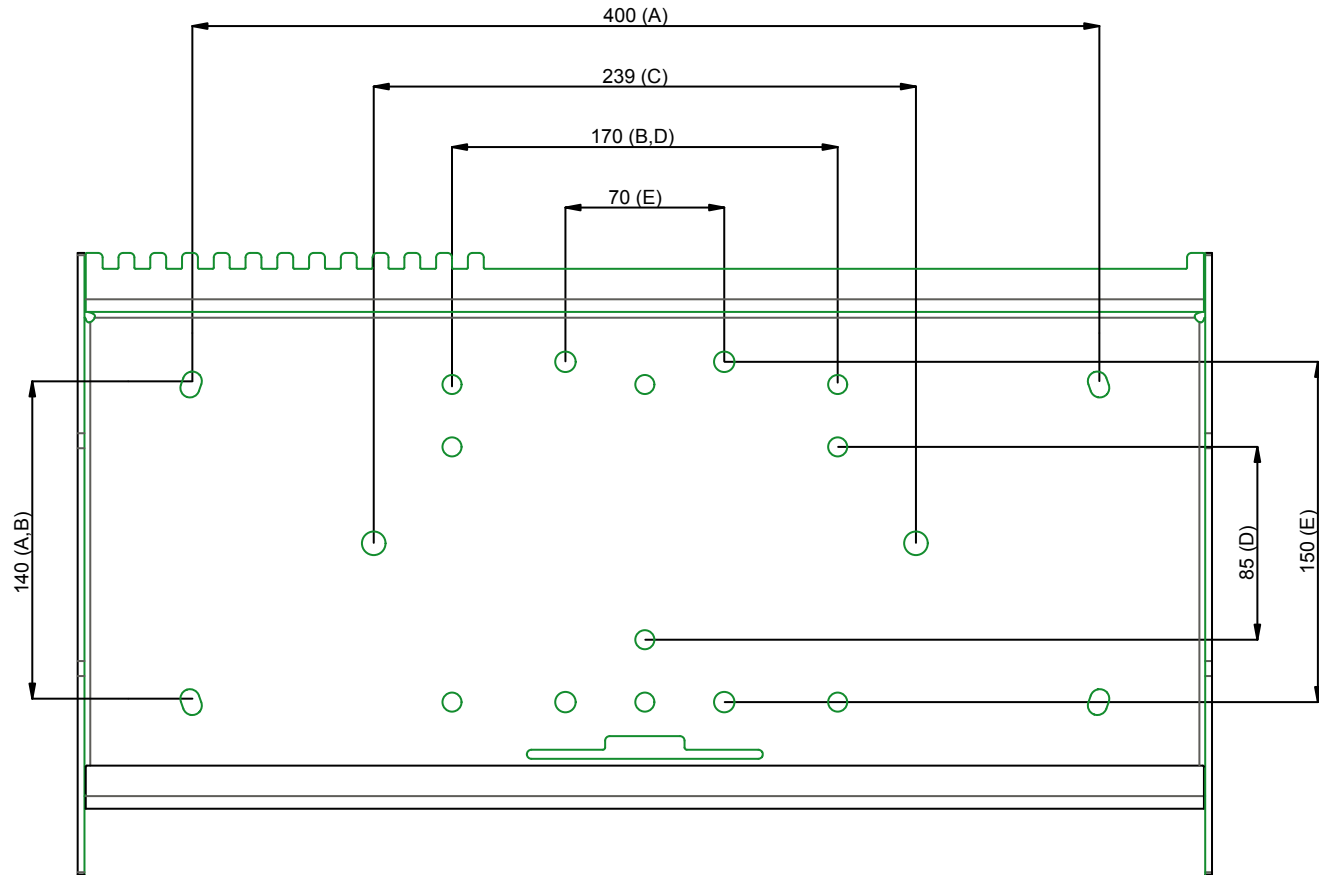

COMPATIBLE WITH:

- VESA 75x 75
- VESA 100x100
- VESA 200x100 / 100x200
- VESA 200x200
- VESA 300x200 / 200x300
- VESA 300x300
- VESA 400x200
- VESA 400x300
- VESA 400x400

Maximum load	80 KG
Package weight	5,2 KG

product: FIXED UNIVERSAL WALL BRACKET

product code: 052-1000

units: mm sheet: 1 / 2

SmartMetals® by
Sky-Lite Holland BV
Handelsweg 4
4231 EZ Meerkerk
www.smartmetals.eu

- A Mounting holes wall (M8)
- B Extra mounting holes wall (M8)
- C Mounting holes truss system (M10)
- D Mounting holes flat screen stand
- E Mounting holes ceiling tube system (M8)

product: FIXED UNIVERSAL WALL BRACKET

product code: 052-1000

units: mm

sheet: 2 /2

SmartMetals® by
Sky-Lite Holland BV
Handelsweg 4
4231 EZ Meerkerk
www.smartmetals.eu