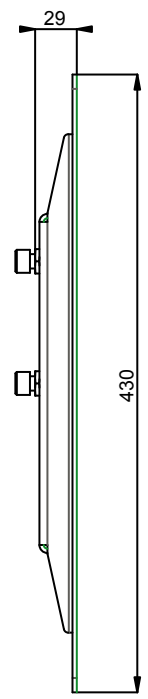

MOUNT SIZE:
 VESA 300 M6
 VESA 400 M8

Maximum load	80 KG
Package weight	4,1 KG

product: VESA 300, 400 RENTAL BRACKET	product code: 063-0310		SmartMetals® by Sky-Lite Holland BV Handelsweg 4 4231 EZ Meerkerk www.smartmetals.eu	
	units: mm	sheet: 1 /1		