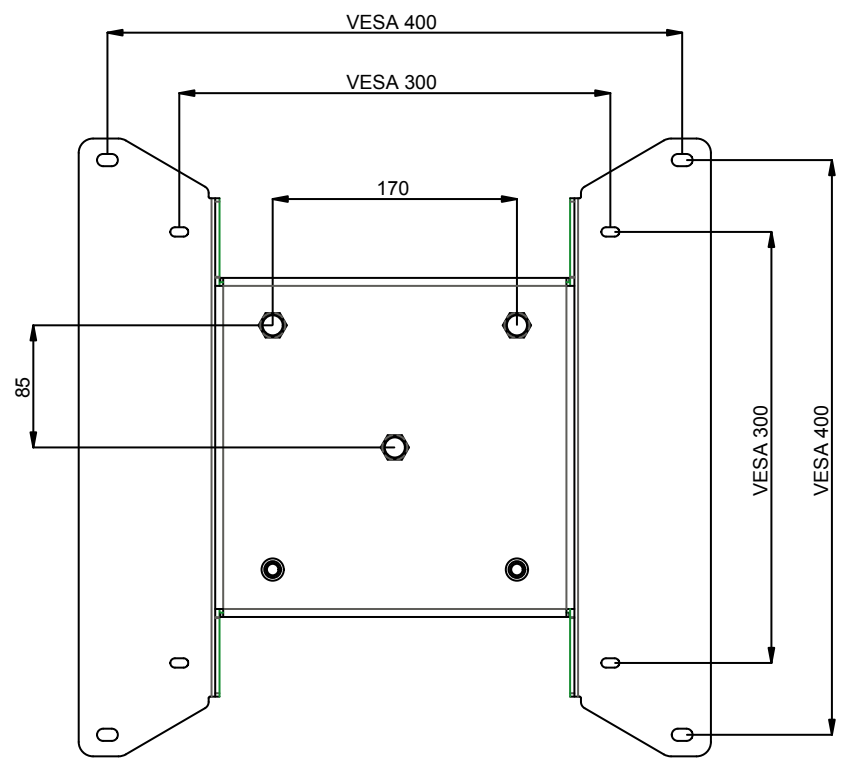

MOUNT SIZE:
 VESA 300 M6
 VESA 400 M8

Maximum load	80 KG
Package weight	4,1 KG

product: VESA 300, 400 RENTAL BRACKET	product code: 063-0310		SmartMetals® by Sky-Lite Holland BV Handelsweg 4 4231 EZ Meerkerk www.smartmetals.eu	
	units: mm	sheet: 1 /1		