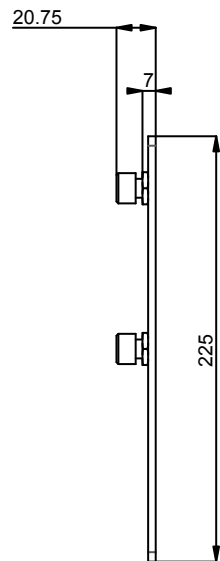

MOUNT SIZE:	
VESA 75	M4
VESA 100	M5
VESA 200-100	M5
VESA 200	M6

Maximum load	50 KG
Package weight	1,7 KG

product: VESA 200 RENTAL BRACKET	product code: 063-0300		SmartMetals® by Sky-Lite Holland BV Handelsweg 4 4231 EZ Meerkerk www.smartmetals.eu	
	units: mm	sheet: 1 /1		