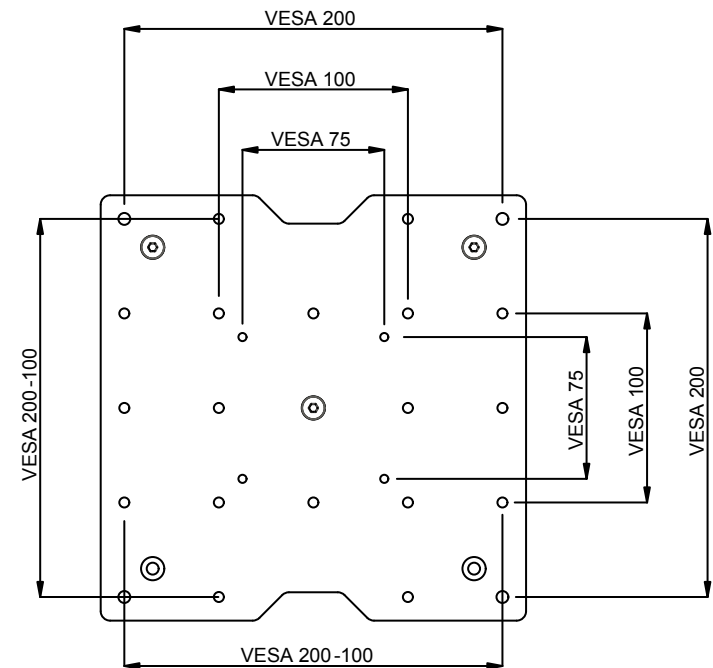

MOUNT SIZE:	
VESA 75	M4
VESA 100	M5
VESA 200-100	M5
VESA 200	M6

Maximum load	50 KG
Package weight	1,7 KG

product: VESA 200 RENTAL BRACKET	product code: 063-0300		SmartMetals® by Sky-Lite Holland BV Handelsweg 4 4231 EZ Meerkerk www.smartmetals.eu	
	units: mm	sheet: 1 /1		