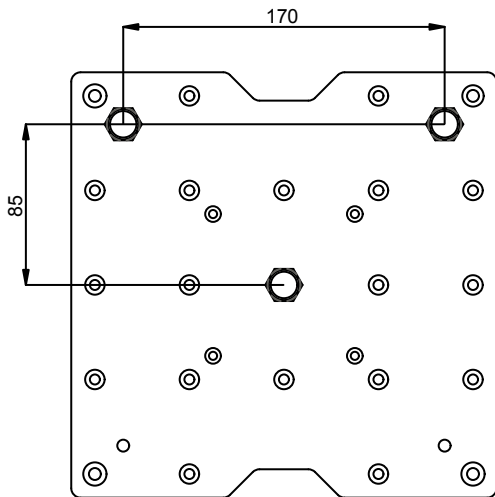

MOUNT SIZE:	
VESA 75	M4
VESA 100	M5
VESA 200-100	M5
VESA 200	M6

Maximum load	50 KG
Package weight	1,7 KG

product: VESA 200 RENTAL BRACKET	product code: 063-0300		SmartMetals® by Sky-Lite Holland BV Handelsweg 4 4231 EZ Meerkerk www.smartmetals.eu	
	units: mm	sheet: 1 /1		