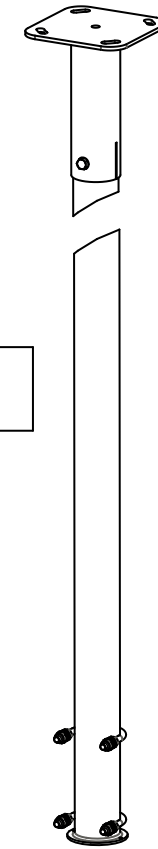

Length inner tube (Lb) = distance ceiling plate to center screen (Lp) - 25mm
 (Lb = Lp - 25mm)

Maximum load	150 KG
Package weight	7,95 KG

product: CEILING TUBE SYSTEM UP TO 2 METER

product code: 072-1020

units: mm sheet: 1 /1

SmartMetals® by
 Sky-Lite Holland BV
 Handelsweg 4
 4231 EZ Meerkerk
 www.smartmetals.eu