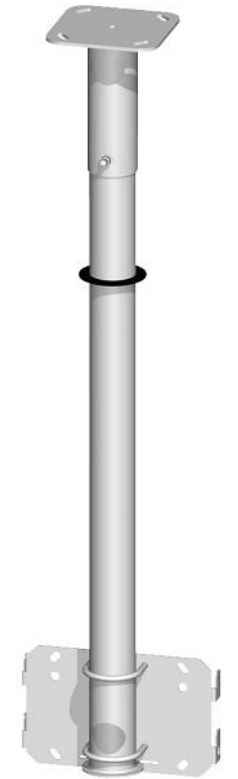

Length inner tube (Lb) = distance ceiling plate to center screen (Lp) - 25mm
 (Lb = Lp - 25mm)

Maximum load	150 KG
Package weight	7,95 KG

product: CEILING TUBE SYSTEM UP TO 2 METER

product code: 072-1020