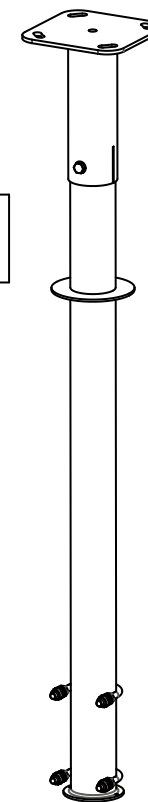

Length inner tube (Lb) = distance ceiling plate to center screen (Lp) - 25mm
(Lb = Lp - 25mm)

Maximum load	150 KG
Package weight	4,8 KG

product: CEILING TUBE SYSTEM UP TO 1 METER	product code: 072-1010		SmartMetals® by Sky-Lite Holland BV Handelsweg 4 4231 EZ Meerkerk www.smartmetals.eu	
	units: mm	sheet: 1 /1		